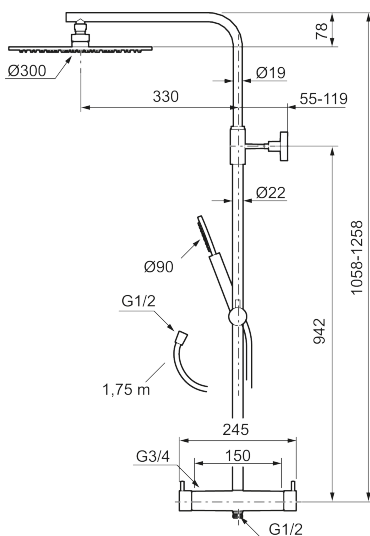

MORA INXX II thermostatic mixer:

- Pressure balanced thermostatic mixer
- With reversible headwork
- Temperature handle with safety stop at 38°C
- With Eco-function
- Approved non-return valves, EN-Standard EN1717

MORA INXX II Shower System:

- Shower hose in metal, PVC- and BPA-free
- With Easy-Clean anti-limescale system
- Adjustable height
- Hand shower 7,5 l/min, shower head 11 l/min