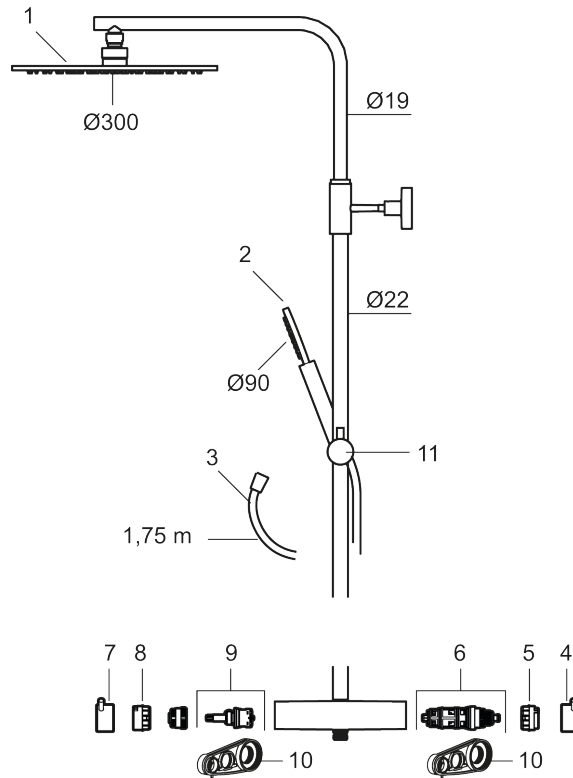

MORA INXX II Shower System:

- Shower hose in metal, PVC- and BPA-free
- With Easy-Clean anti-limescale system
- Adjustable height
- Hand shower 7,5 l/min, shower head 11 l/min

PRODUCT DESCRIPTION

INXX II shower system kit

Article number: 271900

RSK: 8283089

Sparepartlist

NO.	ART NO.	RSK	DESCRIPTION
1	130348	8237489	Shower head 300 mm, chrome
1	130348.12	8237490	Shower head 300 mm, matte black
1	130348.22	8237491	Shower head 300 mm, matte white