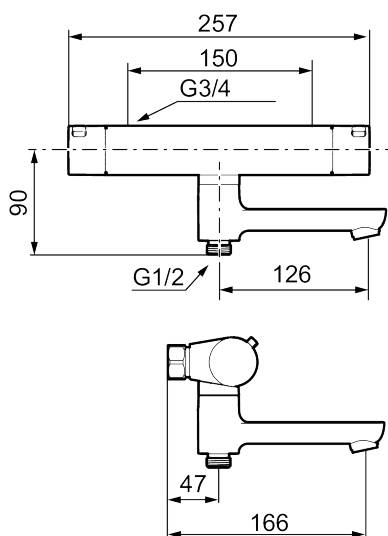

Unique characteristics

Backflow protection unit type **EB**