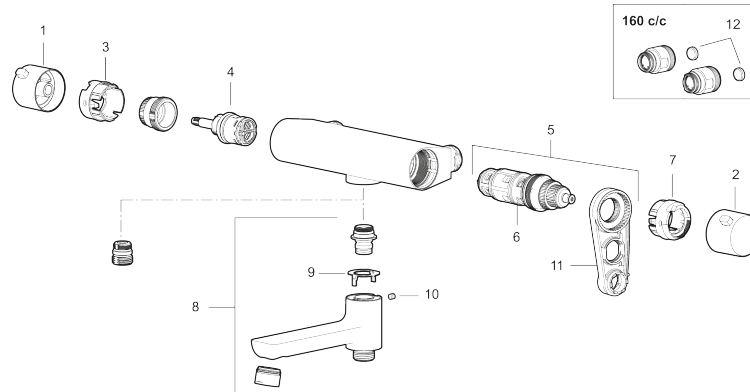

Description: Chrome, 150 c/c, incl. 2 x cover plates

- Swivel spout with built-in diverter
- Pressure balanced thermostatic mixer
- Temperature handle with safety stop at 38°C
- With Eco-function
- Lead Free material
- Approved non-return valves, EN-Standard EN1717

Unique characteristics

Backflow protection unit type **EB**

PRODUCT DESCRIPTION

LYNX bath mixer

The timeless and charismatic aesthetic of the LYNX bath mixer enhances any space with subtle detailing and next-level sustainable features in versatile chrome and matte black.

Article number: 340100

RSK: 8245075

Sparepartlist

NO.	ART NO.	RSK	DESCRIPTION
1	S600237	8397026	
1	S600237.12	8397027	
2	S600236	8397024	
2	S600236.12	8397025	
3	S600024	8439705	Stop ring
4	S600020	8441462	Reversible headwork shower mixer 12 l/min, with service tool
4	S600269	8387232	Reversible headwork shower mixer 12 l/min
4	S600021	8441463	Reversible headwork 22 l/min, with service tool
4	S600270	8387233	Reversible headwork 22 l/min
5	S600084	8439709	Thermostatic cartridge, complete, incl. service tool
6	S600271	8397030	Thermostatic cartridge, complete, without service tool
7	S600023	8439703	Stop ring
8	S600247	8441050	
8	S600247.12	8441051	
9	38521000	8295345	Stop ring
10	708655.AE	8295447	Locking screw
11	S600298	3870203	Service tool
12	409359.AA	8345172	Filter kit for connecting links, retail packed