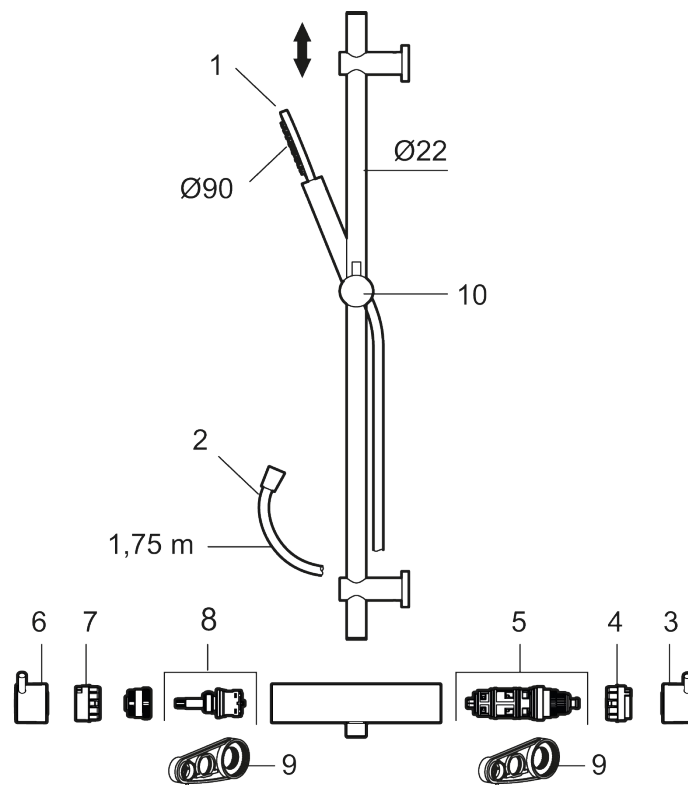

PRODUCT DESCRIPTION

INXX II shower kit

With its durable chrome finish the INXX II combines classic design with high performance, constant temperature, outstanding comfort and effective scald protection. The mixer has been tested and approved according to current building regulations and is energy-efficient, which means it reduces water and energy use without compromising on comfort. The INXX II collection offers a world-class water experience.

About the collection

INXX II is an elegant, timeless collection in a palette of carefully selected colours. Offering a combination of high quality, sober design and outstanding comfort, this is the ultimate collection.

Article number: 271550

RSK: 8283703

Sparepartlist

NO.	ART NO.	RSK	DESCRIPTION
1	S600290	8233191	Hand shower, chrome
1	S600290.12	8233192	Hand shower, matte black
1	S600290.60	8233193	Hand shower, polished brass PVD
1	S600290.62	8233194	Hand shower, brused brass PVD
2	S600109	8252036	Shower hose, chrome