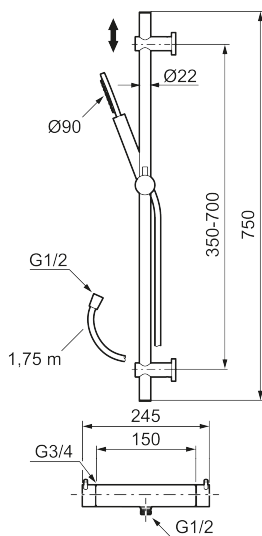

Article number: 271550 RSK: 8283703 Flow 3 bar: 7.6 l/m

Description: Chrome, 150 c/c

Unique characteristics

Backflow protection unit type **EB**

- Temperature- and pressure-balanced shower mixer that reacts quickly to changes and maintains an even water temperature.
- Temperature handle with safety stop at 38°C
- Water-saving eco function on the flow control knob
- Approved non-return valves, EN-Standard EN1717
- With adjustable wall brackets for usage of existing screw holes
- With Easy-Clean anti-limescale system
- Shower hose in metal, PVC- and BPA-free

NO.	ART NO.	RSK	DESCRIPTION
2	S600109.12	8236624	Shower hose in metal, 1750 mm, matte black
2	S600109.60	8236627	Shower hose in metal, 1750 mm, polished brass PVD
2	S600109.62	8236628	Shower hose in metal, 1750 mm, brushed brass PVD
3	409710.AE	8218902	Temperature handle, chrome
3	409710.12AE	8218903	Temperature handle, matte black
3	409710.60AE	8218906	Temperature handle, polished brass PVD
3	409710.62AE	8218907	Temperature handle, brushed brass PVD
4	S600023	8439703	Stop ring
5	S600019	8439702	Thermostatic cartridge, complete, with service tool
6	409711.AE	8218901	Temperature handle, chrome
6	409711.12AE	8218908	Temperature handle, matte black
6	409711.60AE	8218911	Temperature handle, polished brass PVD
6	409711.62AE	8218912	Temperature handle, brushed brass PVD
7	S600024	8439705	Stop ring
8	S600020	8441462	Reversible headwork shower mixer 12 l/min, with service tool
8	S600269	8387232	Reversible headwork shower mixer 12 l/min
9	S600298	3870203	Service tool
10	S600186	8239630	Slider, chrome
10	S600186.12	8239631	Slider, matte black
10	S600186.60	8239632	Slider, polished brass PVD
10	S600186.62	8239633	Slider, brushed brass PVD