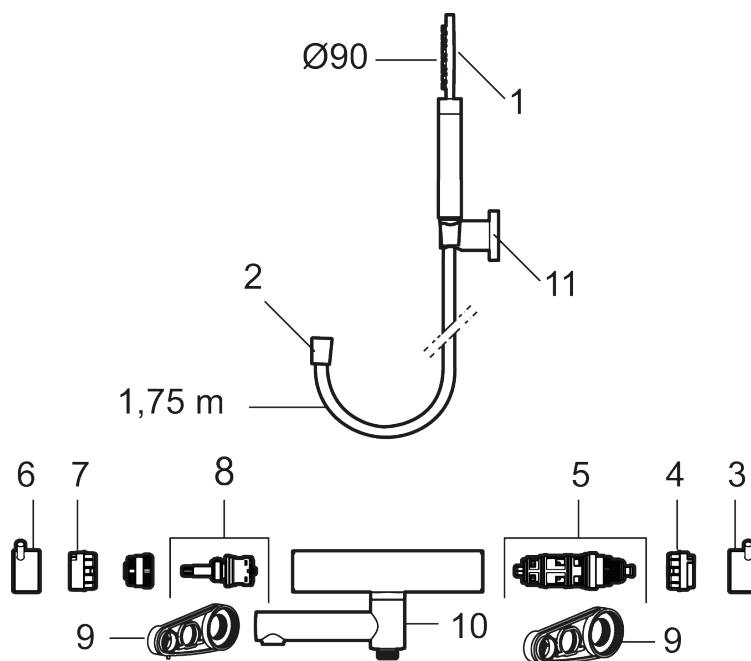

Article number: 270100.22 **RSK:** 8362161 **Flow 3 bar:** 20.0 l/m

Description: Matte white , 150 c/c

Unique characteristics

Backflow protection unit type **EB**

- With hand shower, holder and hose in metal, PVC- and BPA-free
- Swivel spout with built-in diverter
- Pressure balanced thermostatic mixer
- Temperature handle with safety stop at 38°C
- With Eco-function
- Approved non-return valves, EN-Standard EN1717

Article number: 270100.22

RSK: 8362161

Sparepartlist

NO.	ART NO.	RSK	DESCRIPTION
1	209575	8275496	Hand shower, chrome
1	209575.12	8275497	Hand shower, matte black
1	209575.22	8275498	Hand shower, matte white
1	209575.44	8275499	Hand shower, matte grey
1	209575.60	8275500	Hand shower, polished brass PVD
1	209575.62	8275501	Hand shower, brused brass PVD
2	131170.AE	8251927	Shower hose in metal, 1750 mm, chrome