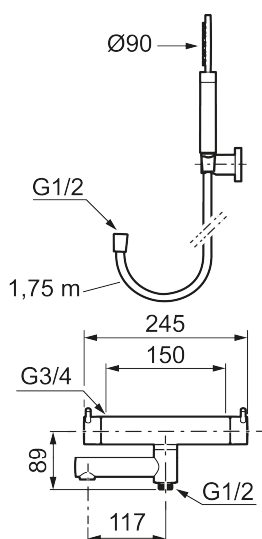

Article number: 270100.22 **RSK:** 8362161 **Flow 3 bar:** 20.0 l/m

Description: Matte white , 150 c/c

Unique characteristics

Backflow protection unit type **EB**

- With hand shower, holder and hose in metal, PVC- and BPA-free
- Swivel spout with built-in diverter
- Pressure balanced thermostatic mixer
- Temperature handle with safety stop at 38°C
- With Eco-function
- Approved non-return valves, EN-Standard EN1717

Article number: 270100.22

RSK: 8362161

Sparepartlist

NO.	ART NO.	RSK	DESCRIPTION
1	209575	8275496	Hand shower, chrome
1	209575.12	8275497	Hand shower, matte black
1	209575.22	8275498	Hand shower, matte white
1	209575.44	8275499	Hand shower, matte grey
1	209575.60	8275500	Hand shower, polished brass PVD
1	209575.62	8275501	Hand shower, brused brass PVD
2	131170.AE	8251927	Shower hose in metal, 1750 mm, chrome