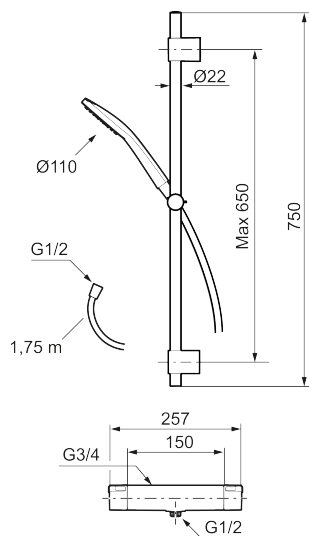

LYNX shower kit

The sleek, high-performance LYNX shower kit has a timeless form in contemporary chrome or matte black finishes. Effortless to style into your interior and exquisite to use.

Article number: 341500.12 **RSK:** 8283467 **Flow 3 bar:** 7.6 l/m

Description: Matte black, 150 c/c, incl. 2 x cover plates

Consist of:

LYNX thermostatic mixer:

- Pressure balanced thermostatic mixer
- Temperature handle with safety stop at 38°C
- With Eco-function
- Lead Free material
- Approved non-return valves, EN-Standard EN1717

LYNX shower set (art.no. 341300):

- Shower hose in metal, PVC- and BPA-free
- With adjustable wall brackets for usage of existing screw holes
- With Easy-Clean anti-limescale system