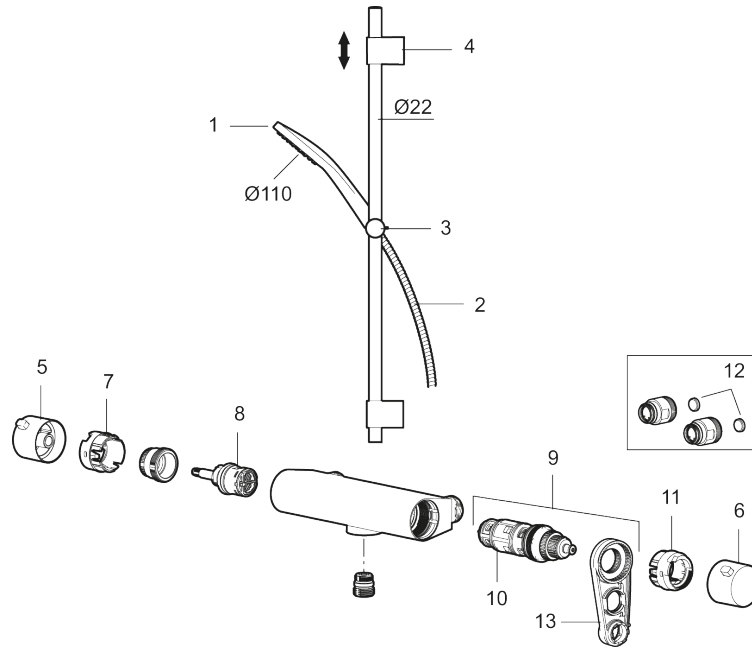

LYNX shower set (art.no. 341300):

- Shower hose in metal, PVC- and BPA-free
- With adjustable wall brackets for usage of existing screw holes
- With Easy-Clean anti-limescale system

PRODUCT DESCRIPTION

LYNX shower kit

Sparepartlist

NO.	ART NO.	RSK	DESCRIPTION
1	S600238	8233065	
1	S600238.12	8233100	
2	S600109	8252036	Shower hose 1750 mm, chrome
2	S600109.LD		Shower hose 1750 mm, chrome, LEED/BREEAM compliant
2	S600109.12	8236624	Shower hose 1750 mm, matte black
2	S600109.12LD		Shower hose 1750 mm, matte black, LEED/BREEAM compliant
3	S600246	8239619	Slider, chrome
3	S600246.12	8239664	Slider, matte black
4	S600266	8239702	Wall bracket, chrome, 2 pcs
4	S600266.12	8239703	
5	S600237	8397026	
5	S600237.12	8397027	
6	S600236	8397024	
6	S600236.12	8397025	
7	S600024	8439705	Stop ring

NO.	ART NO.	RSK	DESCRIPTION
8	S600020	8441462	Reversible headwork shower mixer 12 l/min, with service tool
8	S600269	8387232	Reversible headwork shower mixer 12 l/min
9	S600084	8439709	Thermostatic cartridge, complete, incl. service tool
10	S600271	8397030	Thermostatic cartridge, complete, without service tool
11	S600023	8439703	Stop ring
12	409359.AA	8345172	Filter kit for connecting links, retail packed
13	S600298	3870203	Service tool