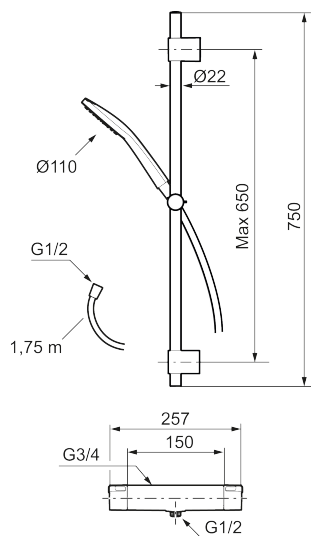

LYNX shower kit

The sleek, high-performance LYNX shower kit has a timeless form in contemporary chrome or matte black finishes. Effortless to style into your interior and exquisite to use.

Article number: 341500 **RSK:** 8283466 **Flow 3 bar:** 7.6 l/m

Description: Chrome, 150 c/c, incl. 2 x cover plates

Consist of:

LYNX thermostatic mixer:

- Pressure balanced thermostatic mixer
- Temperature handle with safety stop at 38°C
- With Eco-function
- Lead Free material
- Approved non-return valves, EN-Standard EN1717

LYNX shower set (art.no. 341300):

- Shower hose in metal, PVC- and BPA-free
- With adjustable wall brackets for usage of existing screw holes
- With Easy-Clean anti-limescale system