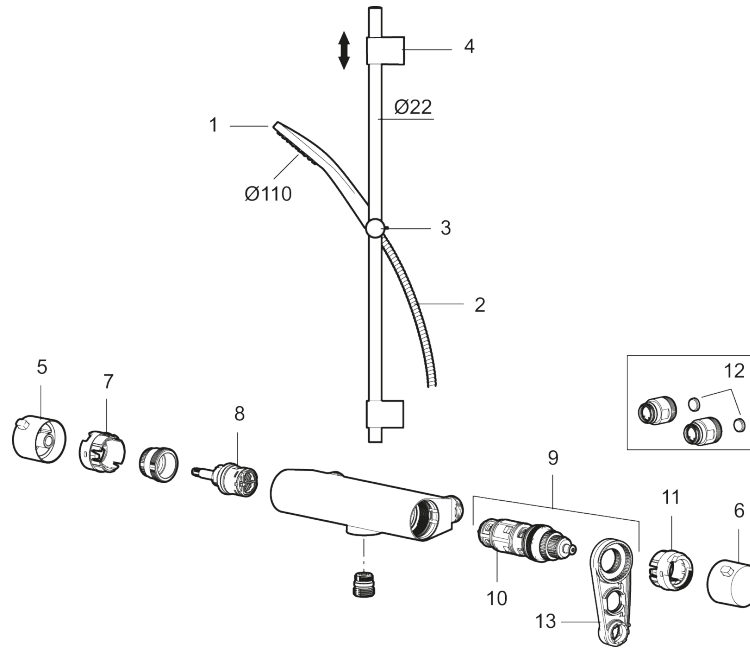

**LYNX shower set (art.no. 341300):**

- Shower hose in metal, PVC- and BPA-free
- With adjustable wall brackets for usage of existing screw holes
- With Easy-Clean anti-limescale system

PRODUCT DESCRIPTION

## Sparepartlist

NO.	ART NO.	RSK	DESCRIPTION
1	S600238	8233065	
1	S600238.12	8233100	
2	S600109	8252036	Shower hose 1750 mm, chrome
2	S600109.LD		Shower hose 1750 mm, chrome, LEED/BREEAM compliant
2	S600109.12	8236624	Shower hose 1750 mm, matte black
2	S600109.12LD		Shower hose 1750 mm, matte black, LEED/BREEAM compliant
3	S600246	8239619	Slider, chrome
3	S600246.12	8239664	Slider, matte black
4	S600266	8239702	Wall bracket, chrome, 2 pcs
4	S600266.12	8239703	
5	S600237	8397026	
5	S600237.12	8397027	
6	S600236	8397024	
6	S600236.12	8397025	
7	S600024	8439705	Stop ring