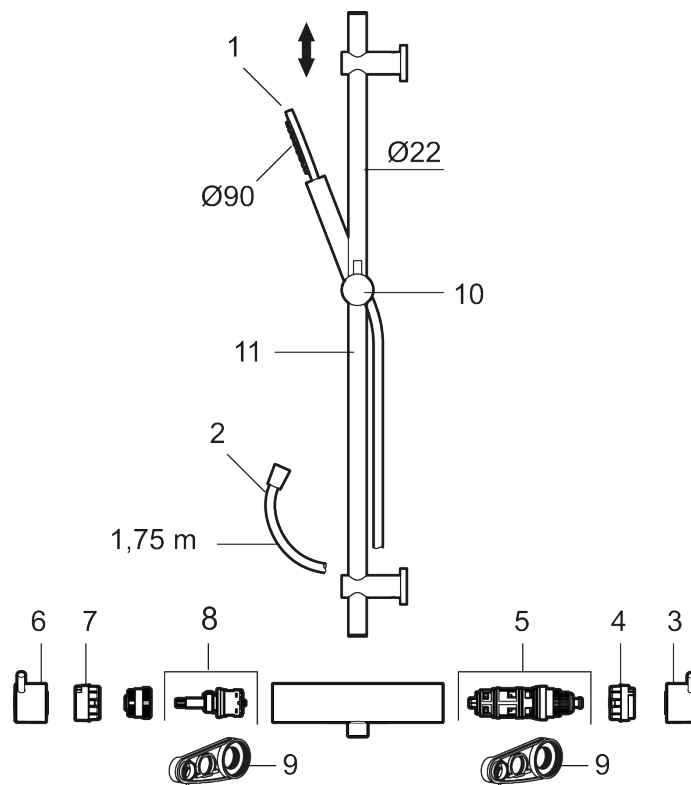

Article number: 271600.62 **RSK:** 8283082 **Flow 3 bar:** 7.3 l/m

Description: Brushed brass PVD, 160 c/c

Unique characteristics

Replaced by 271650.xx

Consist of:

MORA INXX II shower mixer:

- Pressure balanced thermostatic mixer
- Temperature handle with safety stop at 38°C
- With Eco-function
- Approved non-return valves, EN-Standard EN1717

MORA INXX II shower:

- Shower hose in metal, PVC- and BPA-free
- With adjustable wall brackets for usage of existing screw holes
- With Easy-Clean anti-limescale system
- Constant flow 7,5 l/min at 200–600 kPa

Article number: 271600.62

RSK: 8283082

Sparepartlist

NO.	ART NO.	RSK	DESCRIPTION
1	209575	8275496	Hand shower, chrome
1	209575.12	8275497	Hand shower, matte black
1	209575.22	8275498	Hand shower, matte white
1	209575.44	8275499	Hand shower, matte grey
1	209575.60	8275500	Hand shower, polished brass PVD