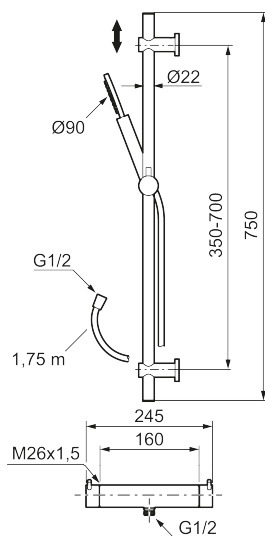

Article number: 271600.62 **RSK:** 8283082 **Flow 3 bar:** 7.3 l/m

Description: Brushed brass PVD, 160 c/c

Unique characteristics

Replaced by 271650.xx

Consist of:

MORA INXX II shower mixer:

- Pressure balanced thermostatic mixer
- Temperature handle with safety stop at 38°C
- With Eco-function
- Approved non-return valves, EN-Standard EN1717

MORA INXX II shower:

- Shower hose in metal, PVC- and BPA-free
- With adjustable wall brackets for usage of existing screw holes
- With Easy-Clean anti-limescale system
- Constant flow 7,5 l/min at 200–600 kPa

Article number: 271600.62

RSK: 8283082

Sparepartlist

NO.	ART NO.	RSK	DESCRIPTION
1	209575	8275496	Hand shower, chrome
1	209575.12	8275497	Hand shower, matte black
1	209575.22	8275498	Hand shower, matte white
1	209575.44	8275499	Hand shower, matte grey
1	209575.60	8275500	Hand shower, polished brass PVD