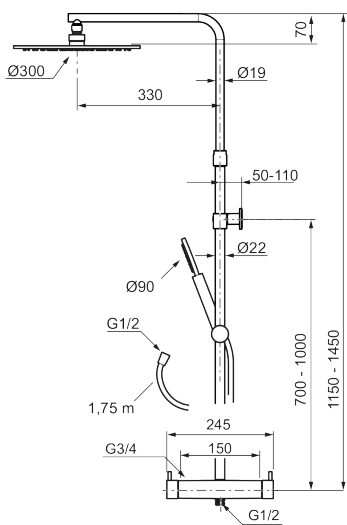

INXX II shower system kit

With its durable chrome finish the INXX II combines classic design with high performance, constant temperature, outstanding comfort and effective scald protection. The overhead shower has a large, slim shower head that looks great in bathrooms with a strong character and striking shapes, as well as in classic bathrooms designed for rest and relaxation. The mixer has been tested and approved according to current building regulations and is energy-efficient, which means it reduces water and energy use without compromising on comfort. The INXX II collection offers a world-class water experience.

About the collection

INXX II is an elegant, timeless collection in a palette of carefully selected colours. Offering a combination of high quality, sober design and outstanding comfort, this is the ultimate collection.

Article number: 271950 RSK: 8283715 Flow 3 bar: 7.6 l/m

Description: Chrome, 150 c/c

- Temperature- and pressure-balanced shower mixer that reacts quickly to changes and maintains an even water temperature.
- Integrated diverter – easy-to-use water diversion between overhead shower and hand shower
- Temperature handle with safety stop at 38°C
- Water-saving eco function on the flow control knob
- Approved non-return valves, EN-Standard EN1717
- With telescopic function, height can be adjusted 1150–1450 mm from the connection
- Wall bracket freely adjustable in height, 700–1000 from connection and 50–100 mm from wall, 2x20 mm spacers included, with sealing, hidden pipe joint
- Head shower and hand shower with Easy-Clean anti-limescale system
- Shower hose in metal, PVC- and BPA-free inner hose