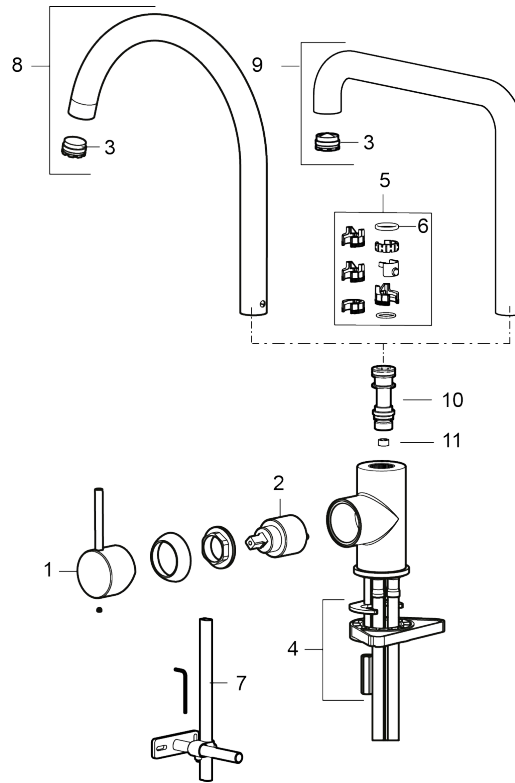

## INXX II sharp kitchen mixer

**Article number:** 272051.LD3 **RSK:** 8312093 **Flow 3 bar:** 3.8 l/m

**Description:** Chrome, LEED/BREEAM compliant

- Ceramic cartridge
- Adjustable flow control and temperature limiter
- Soft PEX<sup>®</sup> hoses with 3/8" connecting nut (stainless steel braided)
- Swivel spout, limitation part for 60°, 85°, 110° or 360° included
- Hole diameter Ø34-37 mm

### Unique characteristics

Backflow protection unit type 

PRODUCT DESCRIPTION

INXX II sharp kitchen mixer

Article number: 272051.LD3

RSK: 8312093

Sparepartlist

NO.	ART NO.	RSK	DESCRIPTION
1	409700.AE	8394069	Lever, complete, chrome
1	409700.12AE	8394070	Lever, complete, matte black
1	409700.22AE	8394071	Lever, complete, matte white
1	409700.44AE	8394072	Lever, complete, matte grey
1	409700.60AE	8394073	Lever, complete, polished brass PVD
1	409700.62AE	8394074	Lever, complete, brushed brass PVD
1	409700.76AE	8394075	Lever, complete, brushed nickel
2	409702.AE	8437059	Ceramic cartridge
3	S600230		Aerator M21,5 ext., Z
4	S600055		Fastening details
5	209565.AE		Limitation segment
6	708843.AE	8295357	O-ring (15,54 x 2,62), 2 pcs
7	S600308	8387263	Stabilizer kit
8	409712.AE	8441027	Swivel spout, chrome
8	409712.12AE	8441028	Swivel spout, matte black

NO.	ART NO.	RSK	DESCRIPTION
8	409712.22AE	8441029	Swivel spout, matte white
8	409712.44AE	8441030	Swivel spout, matte grey
8	409712.60AE	8441031	Swivel spout, polished brass PVD
8	409712.62AE	8441032	Swivel spout, brushed brass PVD
8	409712.76AE	8441033	Swivel spout, Brushed nickel
9	409713.AE	8441034	Swivel spout, chrome
9	409713.12AE	8441035	Swivel spout, matte black
9	409713.22AE	8441036	Swivel spout, matte white
9	409713.44AE	8441037	Swivel spout, matte grey
9	409713.60AE	8441038	Swivel spout, polished brass PVD
9	409713.62AE	8441039	Swivel spout, brushed brass PVD
9	409713.76AE	8441040	Swivel spout, Brushed nickel
10	S600283		Spout nipple, complete
11	S600362		Flow regulator LD3 (pink)
11	S600383		Flow regulator 6 l/min