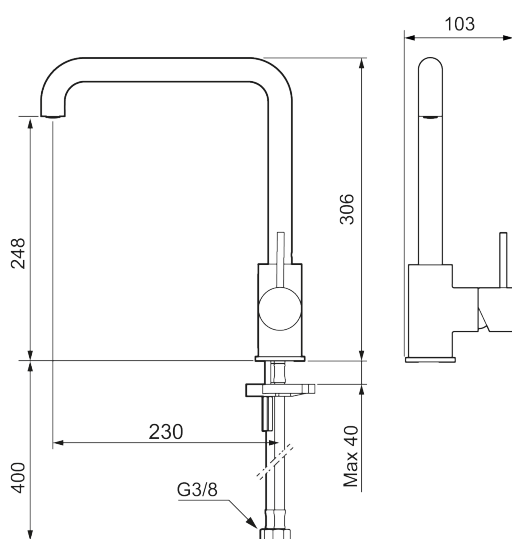

## INXX II sharp kitchen mixer

**Article number:** 272051.LD3 **RSK:** 8312093 **Flow 3 bar:** 3.8 l/m

**Description:** Chrome, LEED/BREEAM compliant

- Ceramic cartridge
- Adjustable flow control and temperature limiter
- Soft PEX<sup>®</sup> hoses with 3/8" connecting nut (stainless steel braided)
- Swivel spout, limitation part for 60°, 85°, 110° or 360° included
- Hole diameter Ø34-37 mm

### Unique characteristics

Backflow protection unit type 

PRODUCT DESCRIPTION

INXX II sharp kitchen mixer

Article number: 272051.LD3

RSK: 8312093

Sparepartlist

NO.	ART NO.	RSK	DESCRIPTION
1	409700.AE	8394069	Lever, complete, chrome
1	409700.12AE	8394070	Lever, complete, matte black
1	409700.22AE	8394071	Lever, complete, matte white
1	409700.44AE	8394072	Lever, complete, matte grey
1	409700.60AE	8394073	Lever, complete, polished brass PVD
1	409700.62AE	8394074	Lever, complete, brushed brass PVD
1	409700.76AE	8394075	Lever, complete, brushed nickel
2	409702.AE	8437059	Ceramic cartridge
3	S600230		Aerator M21,5 ext., Z
4	S600055		Fastening details
5	209565.AE		Limitation segment
6	708843.AE	8295357	O-ring (15,54 x 2,62), 2 pcs
7	S600308	8387263	Stabilizer kit
8	409712.AE	8441027	Swivel spout, chrome
8	409712.12AE	8441028	Swivel spout, matte black

NO.	ART NO.	RSK	DESCRIPTION
8	409712.22AE	8441029	Swivel spout, matte white
8	409712.44AE	8441030	Swivel spout, matte grey
8	409712.60AE	8441031	Swivel spout, polished brass PVD
8	409712.62AE	8441032	Swivel spout, brushed brass PVD
8	409712.76AE	8441033	Swivel spout, Brushed nickel
9	409713.AE	8441034	Swivel spout, chrome
9	409713.12AE	8441035	Swivel spout, matte black
9	409713.22AE	8441036	Swivel spout, matte white
9	409713.44AE	8441037	Swivel spout, matte grey
9	409713.60AE	8441038	Swivel spout, polished brass PVD
9	409713.62AE	8441039	Swivel spout, brushed brass PVD
9	409713.76AE	8441040	Swivel spout, Brushed nickel
10	S600283		Spout nipple, complete
11	S600362		Flow regulator LD3 (pink)
11	S600383		Flow regulator 6 l/min