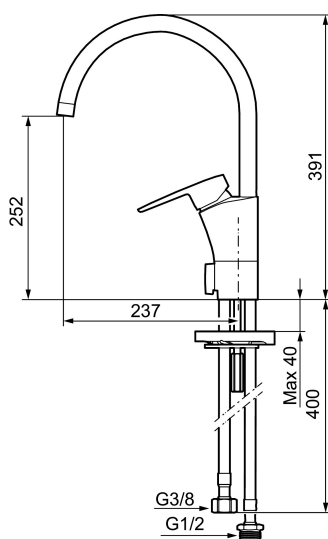

**Article number:** 242151 **RSK:** 8318199 **Flow 3 bar:** 7.9 l/m

**Description:** Chrome, with 3/8" connecting nut

### Unique characteristics

Backflow protection unit type 

- ESS (energy saving system)
- Ceramic cartridge with soft closing function
- Adjustable flow control and temperature limiter
- Eco (energy and water saving aerator)
- Soft PEX<sup>®</sup> hoses with 3/8" connecting nut (stainless steel braided)
- Swivel spout 60°, 85°, 110° or 360° (limitation part for 60° or 110° included)
- With dishwasher valve, switchable between cold and hot water. Pre-set on cold water
- Hole diameter Ø32-37 mm