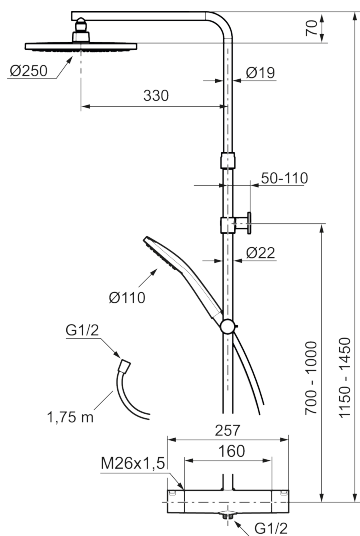

LYNX shower system kit

Everyday luxury is the driving force behind the LYNX shower system kit, which offers the ease of a handheld shower and a seductive overhead experience in one package. It is available in chrome or matte black.

Article number: 341800 RSK: 8283453 Flow 3 bar: 7.6 l/m

Description: Chrome, 160 c/c

Consist of:

MORA LYNX thermostatic mixer:

- Pressure balanced thermostatic mixer
- With reversible headwork
- Temperature handle with safety stop at 38°C
- With Eco-function
- Lead Free material
- Approved non-return valves, EN-Standard EN1717

MORA LYNX Shower System:

- Shower hose in metal, PVC- and BPA-free
- With Easy-Clean anti-limescale system
- Wall bracket freely adjustable in height, 700–1000 from connection and 50–100 mm from wall, 2x20 mm spacers included, with sealing, hidden pipe joint