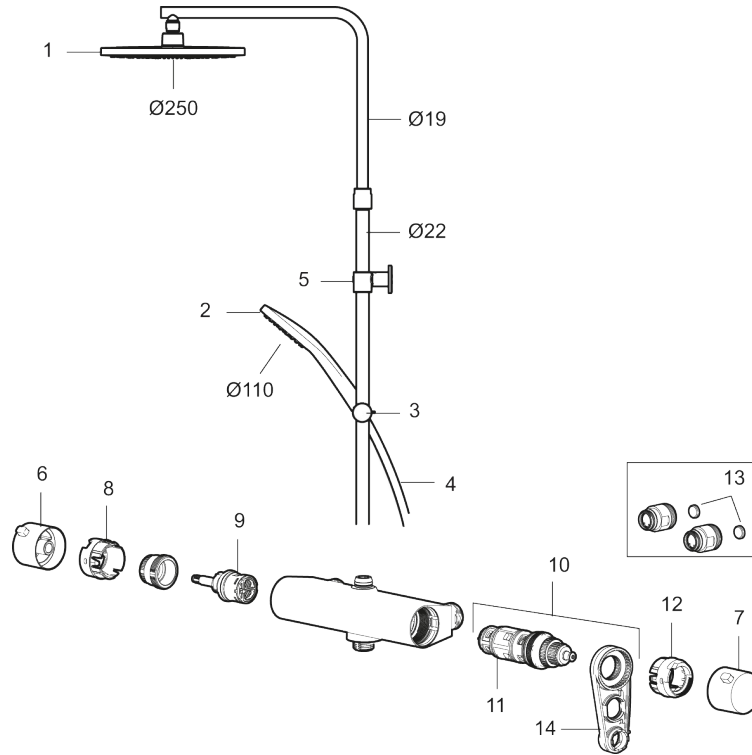

Article number: 341800 RSK: 8283453 Flow 3 bar: 7.6 l/m

Description: Chrome, 160 c/c

Consist of:

### MORA LYNX Shower System:

- Shower hose in metal, PVC- and BPA-free
- With Easy-Clean anti-limescale system
- Wall bracket freely adjustable in height, 700–1000 from connection and 50–100 mm from wall, 2x20 mm spacers included, with sealing, hidden pipe joint

## Sparepartlist

NO.	ART NO.	RSK	DESCRIPTION
1	S600196	8237572	Shower head, 250 mm
1	S600196.12	8237573	Matte black
2	S600238	8233065	
2	S600238.12	8233100	
3	S600246	8239619	Slider, chrome
3	S600246.12	8239664	Slider, matte black
4	S600109	8252036	Shower hose, chrome
4	S600109.12	8236624	Shower hose in metal, 1750 mm, matte black
5	S600094	8221921	Wall bracket, chrome
5	S600094.12	8221922	Wall bracket, Matte black
6	S600237	8397026	
6	S600237.12	8397027	
7	S600236	8397024	