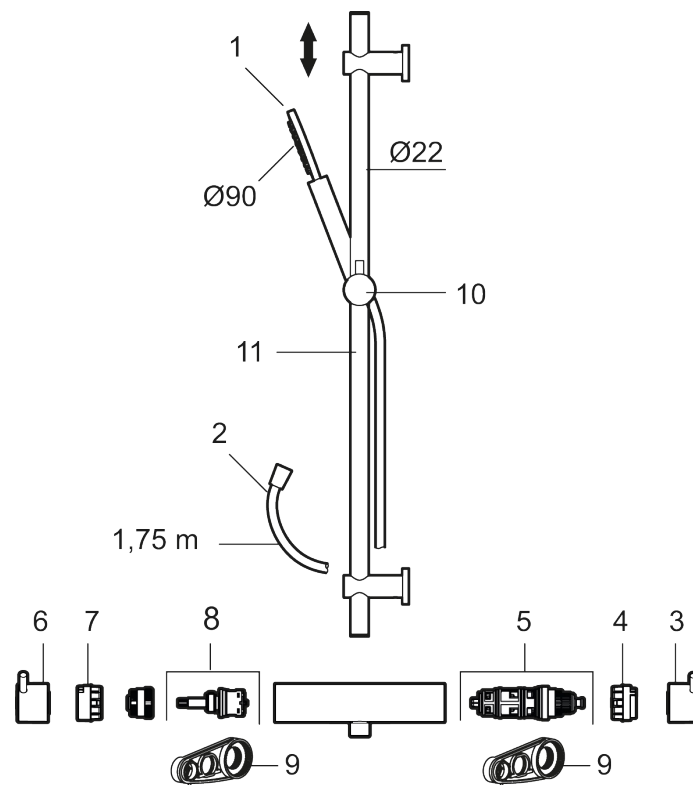

PRODUCT DESCRIPTION

INXX II shower kit

With its durable, elegant brushed brass finish the INXX II combines classic design with high performance, constant temperature, outstanding comfort and effective scald protection. The mixer has been tested and approved according to current building regulations and is energy-efficient, which means it reduces water and energy use without compromising on comfort. The INXX II collection offers a world-class water experience.

About the collection

INXX II is an elegant, timeless collection in a palette of carefully selected colours. Offering a combination of high quality, sober design and outstanding comfort, this is the ultimate collection.

Article number: 271500.62

RSK: 8283076

Sparepartlist

NO.	ART NO.	RSK	DESCRIPTION
1	209575	8275496	Hand shower, chrome
1	209575.12	8275497	Hand shower, matte black
1	209575.22	8275498	Hand shower, matte white
1	209575.44	8275499	Hand shower, matte grey
1	209575.60	8275500	Hand shower, polished brass PVD