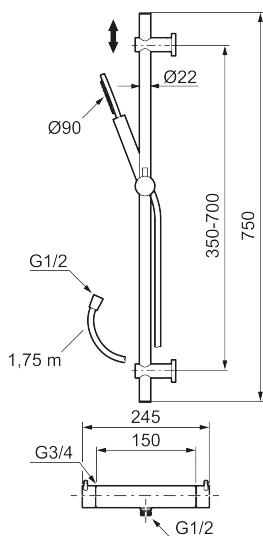

Replaced by 271550.xx

MORA INXX II shower mixer:

- Pressure balanced thermostatic mixer
- Temperature handle with safety stop at 38°C
- With Eco-function
- Approved non-return valves, EN-Standard EN1717

MORA INXX II shower:

- Shower hose in metal, PVC- and BPA-free
- With adjustable wall brackets for usage of existing screw holes
- With Easy-Clean anti-limescale system
- Eco (energy and water saving hand shower 8 l/min)