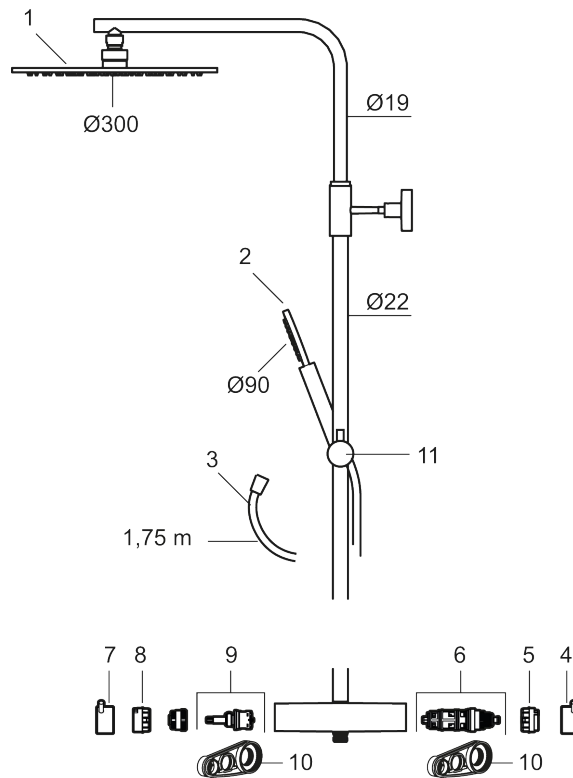

MORA INXX II Shower System:

- Shower hose in metal, PVC- and BPA-free
- With Easy-Clean anti-limescale system
- Adjustable height
- Hand shower 7,5 l/min, shower head 11,3 l/min

PRODUCT DESCRIPTION

INXX II shower system kit

Article number: 271800.44

RSK: 8283086

Sparepartlist

NO.	ART NO.	RSK	DESCRIPTION
1	130348	8237489	Shower head 300 mm, chrome
1	130348.12	8237490	Shower head 300 mm, matte black
1	130348.22	8237491	Shower head 300 mm, matte white