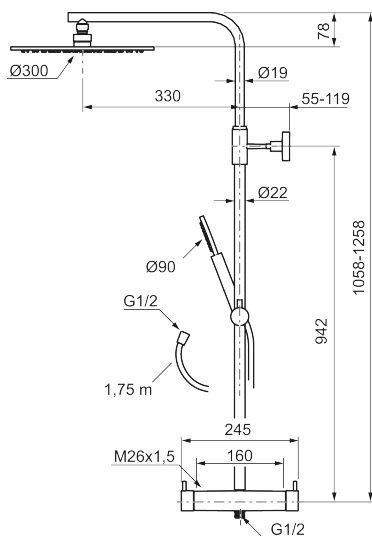

INXX II shower system kit

With its durable matt grey finish the INXX II combines classic design with high performance, constant temperature, outstanding comfort and effective scald protection. The overhead shower has a large, slim shower head that looks great in bathrooms with a strong character and striking shapes, as well as in classic bathrooms designed for rest and relaxation. The mixer has been tested and approved according to current building regulations and is energy-efficient, which means it reduces water and energy use without compromising on comfort. The INXX II collection offers a world-class water experience.

About the collection

INXX II is an elegant, timeless collection in a palette of carefully selected colours. Offering a combination of high quality, sober design and outstanding comfort, this is the ultimate collection.

Article number: 271800.44 RSK: 8283086 Flow 3 bar: 11.3 l/m
Description: Matte grey, 160 c/c

Consist of:

MORA INXX II thermostatic mixer:

- Pressure balanced thermostatic mixer
- With reversible headwork
- Temperature handle with safety stop at 38°C
- With Eco-function
- Approved non-return valves, EN-Standard EN1717

MORA INXX II Shower System:

- Shower hose in metal, PVC- and BPA-free
- With Easy-Clean anti-limescale system
- Adjustable height
- Hand shower 7,5 l/min, shower head 11,3 l/min