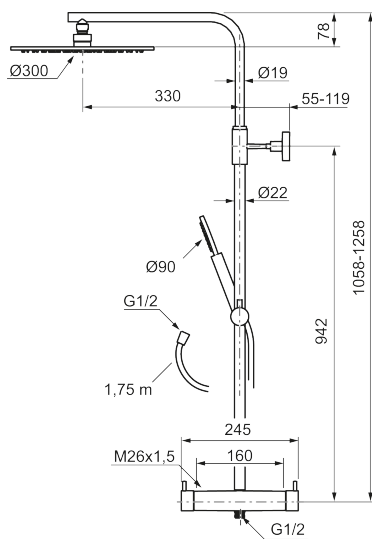

Article number: 271800.12 **RSK:** 8283084 **Flow 3 bar:** 11.3 l/m
Description: Matte black, 160 c/c

Unique characteristics

Consist of:

MORA INXX II thermostatic mixer:

- Pressure balanced thermostatic mixer
- With reversible headwork
- Temperature handle with safety stop at 38°C
- With Eco-function
- Approved non-return valves, EN-Standard EN1717

MORA INXX II Shower System:

- Shower hose in metal, PVC- and BPA-free
- With Easy-Clean anti-limescale system
- Adjustable height
- Hand shower 7,5 l/min, shower head 11,3 l/min

PRODUCT DESCRIPTION

INXX II shower system kit

Article number: 271800.12

RSK: 8283084

Sparepartlist

| NO. | ART NO. | RSK | DESCRIPTION |
|-----|-----------|---------|---------------------------------|
| 1 | 130348 | 8237489 | Shower head 300 mm, chrome |
| 1 | 130348.12 | 8237490 | Shower head 300 mm, matte black |