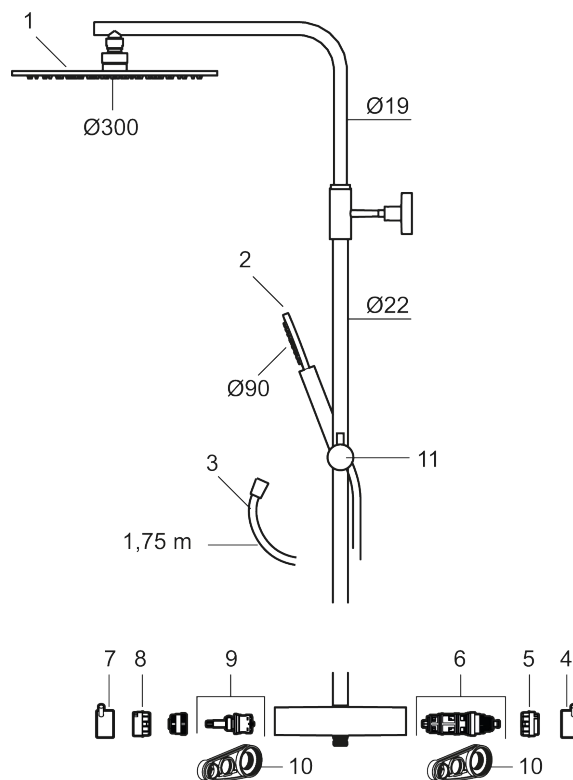

MORA INXX II Shower System:

- Shower hose in metal, PVC- and BPA-free
- With Easy-Clean anti-limescale system
- Adjustable height
- Hand shower 7,5 l/min, shower head 11,3 l/min

PRODUCT DESCRIPTION

INXX II shower system kit

Article number: 271800.12

RSK: 8283084

Sparepartlist

| NO. | ART NO. | RSK | DESCRIPTION |
|-----|-----------|---------|---------------------------------|
| 1 | 130348 | 8237489 | Shower head 300 mm, chrome |
| 1 | 130348.12 | 8237490 | Shower head 300 mm, matte black |