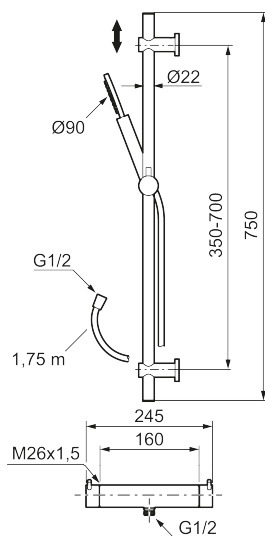

Article number: 271600 RSK: 8283077 Flow 3 bar: 7.3 l/m

Description: Chrome, 160 c/c

Unique characteristics

Replaced by 271650.xx

Consist of:

MORA INXX II shower mixer:

- Pressure balanced thermostatic mixer
- Temperature handle with safety stop at 38°C
- With Eco-function
- Approved non-return valves, EN-Standard EN1717

MORA INXX II shower:

- Shower hose in metal, PVC- and BPA-free
- With adjustable wall brackets for usage of existing screw holes
- With Easy-Clean anti-limescale system
- Constant flow 7,5 l/min at 200–600 kPa

Article number: 271600

RSK: 8283077

Sparepartlist

NO.	ART NO.	RSK	DESCRIPTION
1	209575	8275496	Hand shower, chrome
1	209575.12	8275497	Hand shower, matte black
1	209575.22	8275498	Hand shower, matte white
1	209575.44	8275499	Hand shower, matte grey
1	209575.60	8275500	Hand shower, polished brass PVD