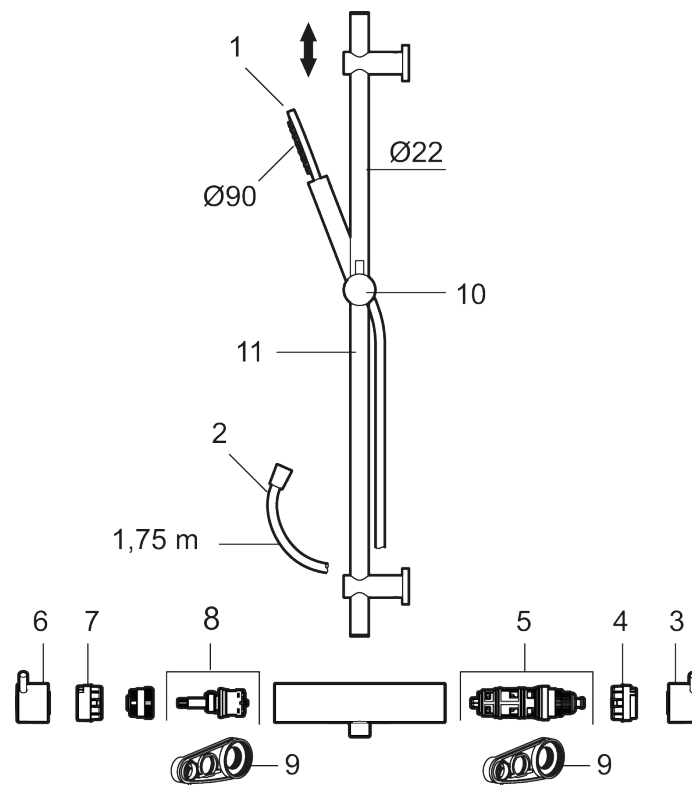

Article number: 271600 RSK: 8283077 Flow 3 bar: 7.3 l/m

Description: Chrome, 160 c/c

Unique characteristics

Replaced by 271650.xx

Consist of:

MORA INXX II shower mixer:

- Pressure balanced thermostatic mixer
- Temperature handle with safety stop at 38°C
- With Eco-function
- Approved non-return valves, EN-Standard EN1717

MORA INXX II shower:

- Shower hose in metal, PVC- and BPA-free
- With adjustable wall brackets for usage of existing screw holes
- With Easy-Clean anti-limescale system
- Constant flow 7,5 l/min at 200–600 kPa

Article number: 271600

RSK: 8283077

Sparepartlist

NO.	ART NO.	RSK	DESCRIPTION
1	209575	8275496	Hand shower, chrome
1	209575.12	8275497	Hand shower, matte black
1	209575.22	8275498	Hand shower, matte white
1	209575.44	8275499	Hand shower, matte grey
1	209575.60	8275500	Hand shower, polished brass PVD