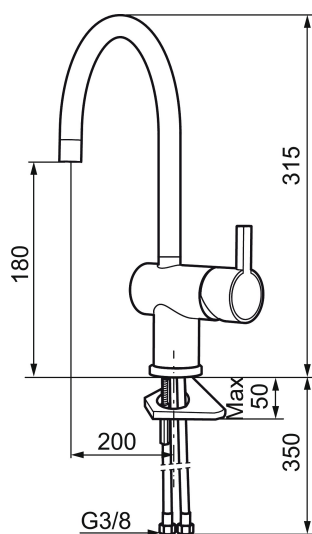

Article number: 707100 RSK: 8318179 Flow 3 bar: 7.6 l/m
Description: Chrome

Unique characteristics

Backflow protection unit type 

- ESS (energy saving system)
- Ceramic cartridge
- Adjustable flow control and temperature limiter
- Eco (energy and water saving constant flow aerator, 7,6 l/min at 200–600 kPa)
- Soft PEX[®] hoses with 3/8" connecting nut (stainless steel braided)
- Swivel spout, limitation part for 60°, 120° or 360° included
- Hole diameter Ø32-35 mm