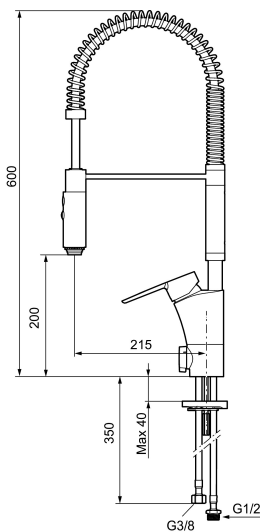

MORA CERA miniprofi kitchen mixer

The kitchen mixer for demanding domestic chefs (pro's). Mora Cera Miniprofi takes the benefits of the professional kitchen into your home, providing an exciting accent to the traditional domestic kitchen. The headpiece (nozzle) is removable and the flow can be varied between different spray patterns such as concentrated jet or shower. The kitchen work becomes easier, more efficient, more attractive and with the ESS function more environmental friendly.

Article number: 242311 RSK: 8304020 Flow 3 bar: 10.3 l/m

Description: Chrome

Unique characteristics

Backflow protection unit type

- ESS (energy saving system)
- Ceramic cartridge with soft closing function
- Adjustable flow control and temperature limiter
- Hose, limitation part for 60°, 85°, 110° or 360° included
- Nozzle with concentrated jet and hand shower
- Soft PEX[®] hoses with 3/8" connecting nut (stainless steel braided)
- With dishwasher valve, switchable between cold and hot water. Pre-set on cold water
- Approved non-return valves, EN-Standard EN1717
- Hole diameter Ø34-37 mm