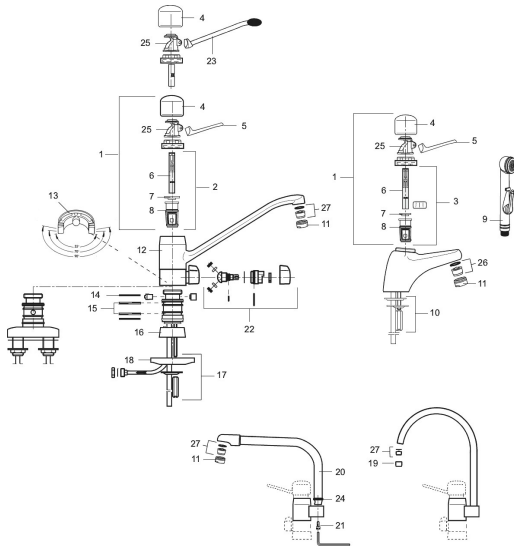

MORA TEMP / MORA MEGA basin- and kitchen mixer

Article number: MoraTemp_MoraMega_Tvätt_Kök

Unique characteristics