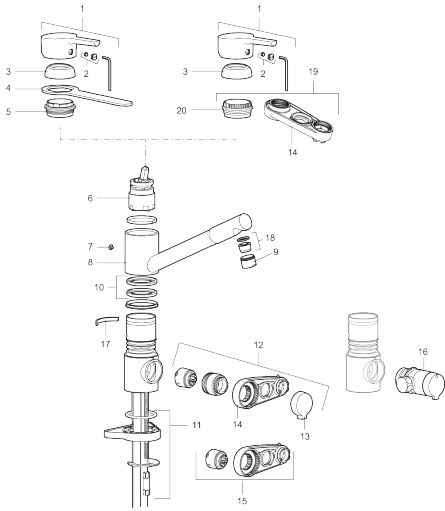

Produced before 2018.01

Produced after 2018.01

MORA MMIX Spültisch

Artikel-Nr.: MoraMMIX_köksblandare

Unique characteristics