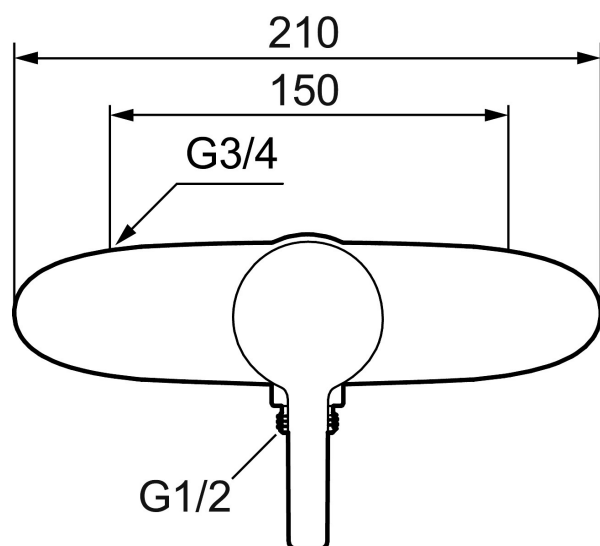

## MORA MMIX W5 shower mixer

Mora MMIX combines elegance and ergonomic design with energy-efficiency. Soft geometric curves and a timeless style characterise the entire Mora MMIX range. The mixers were developed according to our unique EcoSafe™ concept focusing on low energy consumption and long-term environmental care.

Article number: 751100

Description: Chrome

- With shower connection down
- Soft closing with ceramic cartridge
- Adjustable flow control and temperature limiter
- Approved non-return valves, EN-Standard EN1717