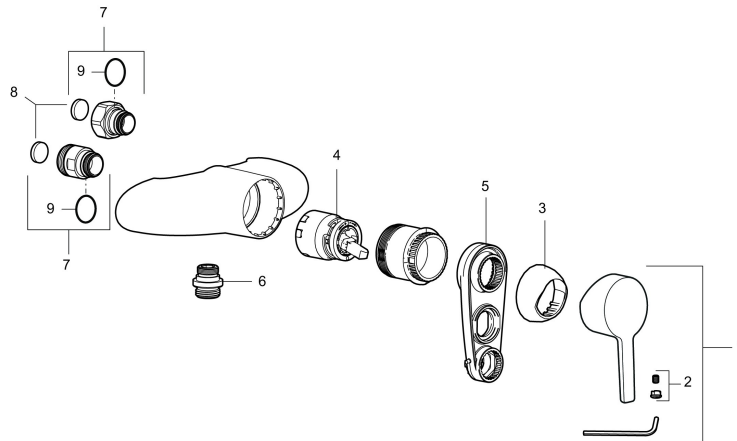

Article number: 751100

Description: Chrome

- With shower connection down
- Soft closing with ceramic cartridge
- Adjustable flow control and temperature limiter
- Approved non-return valves, EN-Standard EN1717

Unique characteristics

Backflow protection unit type

PRODUCT DESCRIPTION

MORA MMIX W5 shower mixer

Mora MMIX combines elegance and ergonomic design with energy-efficiency. Soft geometric curves and a timeless style characterise the entire Mora MMIX range. The mixers were developed according to our unique EcoSafe™ concept focusing on low energy consumption and long-term environmental care.

Article number: 751100

Sparepartlist

NO.	ART NO.	RSK	DESCRIPTION
1	409389.AE	8344867	Lever, complete
2	409392.AE	8344866	Colour marking and mounting screw for lever
3	409410.AE	8591986	Cover nut
4	409450.AE	8591987	Ceramic cartridge, incl. service tool
5	891096.AE	8345921	Service tool
6	409365.AE	8187026	Nipple M18x1 - G1/2
7	409360.AA	8187781	Inlet connector 150 c/c (left-handed thread), retail packed
7	409361.AE	8228492	Inlet connector 160 c/c
8	409359.AA	8345172	Filter kit for connecting links, retail packed
9	129131.AE	8295316	O-ring (18,1 x 1,6), 2 pcs