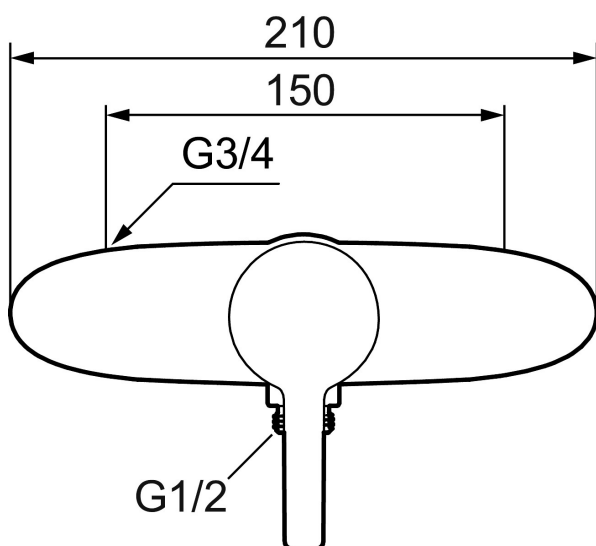

MORA MMIX W5 shower mixer

Mora MMIX combines elegance and ergonomic design with energy-efficiency. Soft geometric curves and a timeless style characterise the entire Mora MMIX range. The mixers were developed according to our unique EcoSafe™ concept focusing on low energy consumption and long-term environmental care.

Article number: 751100

Description: Chrome

- With shower connection down
- Soft closing with ceramic cartridge
- Adjustable flow control and temperature limiter
- Approved non-return valves, EN-Standard EN1717

Unique characteristics

Backflow protection unit type

PRODUCT DESCRIPTION

MORA MMIX W5 shower mixer

Mora MMIX combines elegance and ergonomic design with energy-efficiency. Soft geometric curves and a timeless style characterise the entire Mora MMIX range. The mixers were developed according to our unique EcoSafe™ concept focusing on low energy consumption and long-term environmental care.

Article number: 751100

Sparepartlist

NO.	ART NO.	RSK	DESCRIPTION
1	409389.AE	8344867	Lever, complete
2	409392.AE	8344866	Colour marking and mounting screw for lever
3	409410.AE	8591986	Cover nut
4	409450.AE	8591987	Ceramic cartridge, incl. service tool
5	891096.AE	8345921	Service tool
6	409365.AE	8187026	Nipple M18x1 - G1/2
7	409360.AA	8187781	Inlet connector 150 c/c (left-handed thread), retail packed
7	409361.AE	8228492	Inlet connector 160 c/c
8	409359.AA	8345172	Filter kit for connecting links, retail packed
9	129131.AE	8295316	O-ring (18,1 x 1,6), 2 pcs