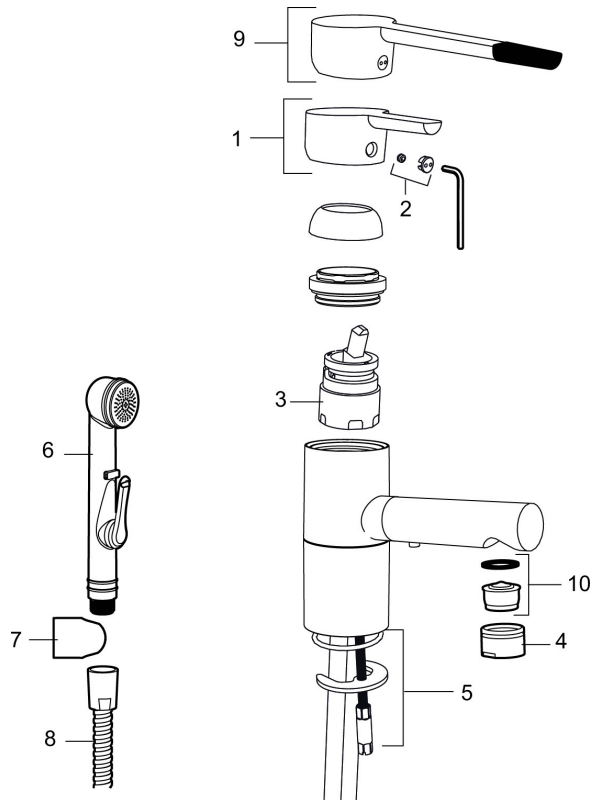

Article number: 733082.TT Flow 3 bar: 6.4 l/m

Description: Chrome

Mora MMIX combines elegance and ergonomic design with energy-efficiency. Soft geometric curves and a timeless style characterise the entire Mora MMIX range. The mixers were developed according to our unique EcoSafe™ concept focusing on low energy consumption and long-term environmental care.

Unique characteristics

Backflow protection unit type

PRODUCT DESCRIPTION

MORA MMIX B6 basin mixer

Mora MMIX combines elegance and ergonomic design with energy-efficiency. Soft geometric curves and a timeless style characterise the entire Mora MMIX range. The mixers were developed according to our unique EcoSafe™ concept focusing on low energy consumption and long-term environmental care.

Article number: 733082.TT

Sparepartlist

NO.	ART NO.	RSK	DESCRIPTION
1	409389.AE	8344867	Lever, complete
2	409392.AE	8344866	Colour marking and mounting screw for lever
3	409403.AE	8345132	Ceramic cartridge, incl service tool
3	409405.AE	8345205	Ceramic cartridge, Turbo, incl service tool
4	131415.AE	8281512	Housing M24 utv., 15 mm, chrome
5	409407.AE		Fastening details
6	S600206	8233049	Self-closing hand shower, chrome
7	130732.AE	8184186	Wall bracket
8	S600207	8236647	Shower hose, L=1,5 m, chrome
9	409390.AE	8344874	Care lever, complete, chrome

NO.	ART NO.	RSK	DESCRIPTION
10	131394.AE	8242225	Aerator insert, 7–9 l/min at 300 kPa