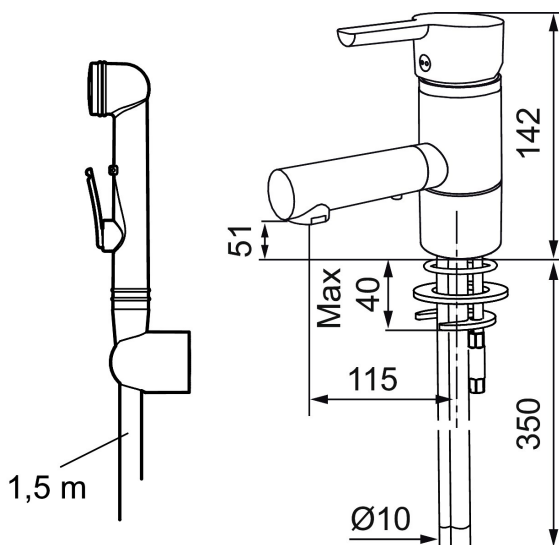

Article number: 733082.TT Flow 3 bar: 6.4 l/m

Description: Chrome

Mora MMIX combines elegance and ergonomic design with energy-efficiency. Soft geometric curves and a timeless style characterise the entire Mora MMIX range. The mixers were developed according to our unique EcoSafe™ concept focusing on low energy consumption and long-term environmental care.

Unique characteristics

Backflow protection unit type

PRODUCT DESCRIPTION

MORA MMIX B6 basin mixer

Mora MMIX combines elegance and ergonomic design with energy-efficiency. Soft geometric curves and a timeless style characterise the entire Mora MMIX range. The mixers were developed according to our unique EcoSafe™ concept focusing on low energy consumption and long-term environmental care.

Article number: 733082.TT

Sparepartlist

NO.	ART NO.	RSK	DESCRIPTION
1	409389.AE	8344867	Lever, complete
2	409392.AE	8344866	Colour marking and mounting screw for lever
3	409403.AE	8345132	Ceramic cartridge, incl service tool
3	409405.AE	8345205	Ceramic cartridge, Turbo, incl service tool
4	131415.AE	8281512	Housing M24 utv., 15 mm, chrome
5	409407.AE		Fastening details
6	S600206	8233049	Self-closing hand shower, chrome
7	130732.AE	8184186	Wall bracket
8	S600207	8236647	Shower hose, L=1,5 m, chrome
9	409390.AE	8344874	Care lever, complete, chrome

NO.	ART NO.	RSK	DESCRIPTION
10	131394.AE	8242225	Aerator insert, 7–9 l/min at 300 kPa