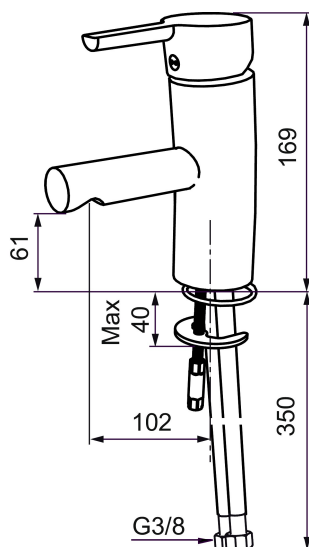

MORA MMIX B5 basin mixer

Mora MMIX combines elegance and ergonomic design with energy-efficiency. Soft geometric curves and a timeless style characterise the entire Mora MMIX range. The mixers were developed according to our unique EcoSafe™ concept focusing on low energy consumption and long-term environmental care.

Article number: 733001 Flow 3 bar: 8.0 l/m

Description: Chrome, standard model

Unique characteristics

Backflow protection unit type

- ESS (energy saving system)
- Ceramic cartridge with soft closing function
- Adjustable flow control and temperature limiter
- Soft PEX® hoses with 3/8" connecting nut (stainless steel braided)
- Approved by the Rheumatism Association in Sweden
- Lead Free material
- Hole diameter Ø33,5-37 mm