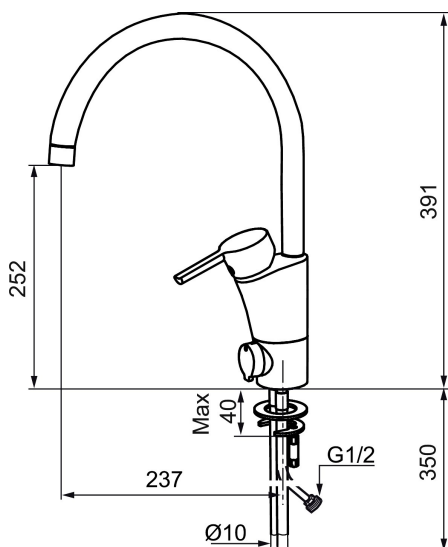

## MORA MMIX K5 kitchen mixer

Mora MMIX combines elegance and ergonomic design with energy-efficiency. Soft geometric curves and a timeless style characterise the entire Mora MMIX range. The mixers were developed according to our unique EcoSafe™ concept focusing on low energy consumption and long-term environmental care.

Article number: 732150 Flow 3 bar: 7.3 l/m

Description: Chrome, connection flat end Ø10 mm

### Unique characteristics

Backflow protection unit type

- ESS (energy saving system)
- Ceramic cartridge with soft closing function
- Adjustable flow control and temperature limiter
- Eco (energy and water saving aerator)
- Soft PEX® hoses with connection flat end Ø10 mm, (stainless steel braided)
- Swivel spout, limitation part for 60°, 85°, 110° or 360° included
- With dishwasher valve, switchable between cold and hot water. Pre-set on cold water
- Lead Free material
- Hole diameter Ø32-37 mm