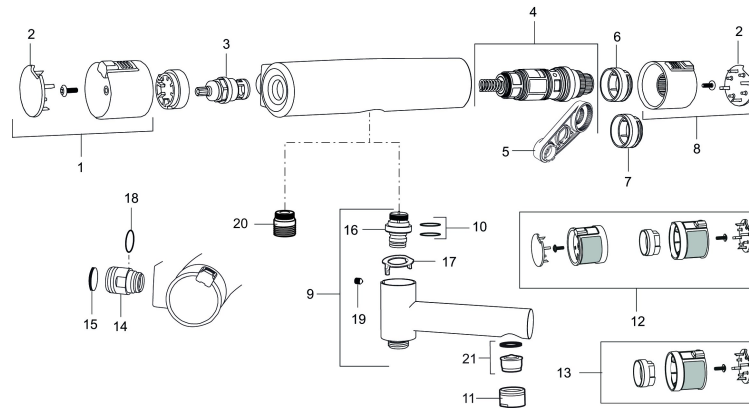

Article number: 731150

Sparepartlist

NO.	ART NO.	RSK	DESCRIPTION
1	409353.AA	8345088	On/off handle, complete, chrome, retail packed
1	409353.0011AA	8345087	On/off handle, complete, chrome/black, retail packed
2	409358.AA	8345089	End cover, chrome, retail packed
2	409358.0011AA	8345090	End cover, black, retail packed
3	409354.AA	8345137	Ceramic headwork, retail packed
4	409355.AE	8345136	Thermostatic cartridge, complete, with service tool
5	891096.AE	8345921	Service tool
6	409363.AE	8346505	Scalding protection ring, (standard)
7	409364.AE	8346506	Scalding protection ring, (max 42 °C)
8	409352.AA	8345086	Temperature handle, complete, chrome, retail packed
8	409352.0011AA	8345085	Temperature handle, complete, chrome/black, retail packed
9	409356	8344853	Swivel spout, for conversion of shower mixer to bath/shower mixer, chrome
10	209519.AE	8938340	O-ring, for swivel spout
11	131415.AE	8281512	Housing M24 utv., 15 mm, chrome
12	409370.AA	8345139	Rebuild kit, care, black/chrome, retail packed
12	409370.0085AA	8345162	Rebuild kit, care, lime/black, retail packed
12	409370.0095AE	8345210	Rebuild kit, care, red/black

NO.	ART NO.	RSK	DESCRIPTION
13	409440.AE	8345211	Rebuild kit with fixed temp. stop, care, chrome
14	409360.AA	8187781	Inlet connector 150 c/c (left-handed thread), retail packed
14	409361.AE	8228492	Inlet connector 160 c/c
15	409359.AA	8345172	Filter kit for connecting links, retail packed
16	409366.AE		Nipple M18x1 with o-ring for bath mixer
17	129154.AE	8295332	Stop ring
18	129131.AE	8295316	O-ring (18,1 x 1,6), 2 pcs
19	708655.AE	8295447	Locking screw
20	409365.AE	8187026	Nipple M18x1 - G1/2
21	139783.AE	8281546	Aerator inlet, 20–24 l/min at 300 kPa