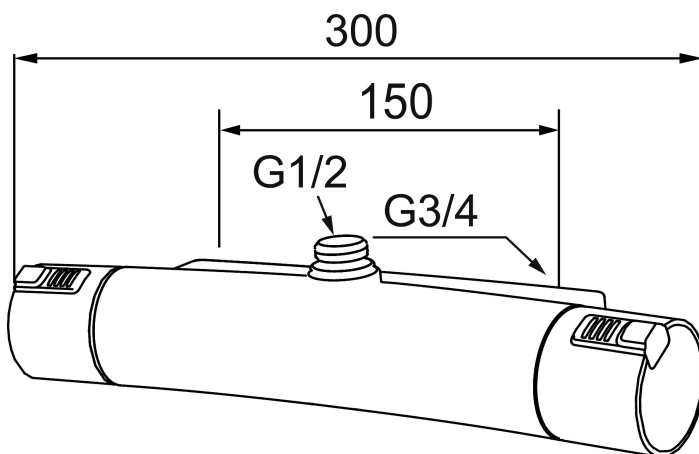

Article number: 731150

Description: Chrome, 150 c/c

Uniqe characteristics

- With shower connection up for Shower Systems
- Pressure balanced thermostatic mixer
- Temperature handle with safety stop at 38°C
- With Eco-function
- Lead Free material
- Approved non-return valves, EN-Standard EN1717

Backflow protection unit type 

PRODUCT DESCRIPTION

MORA MMIX T5 shower mixer

Mora MMIX combines elegance and ergonomic design with energy-efficiency. Soft geometric curves and a timeless style characterise the entire Mora MMIX range. The mixers were developed according to our unique EcoSafe™ concept focusing on low energy consumption and long-term environmental care.

Article number: 731150

Sparepartlist

NO.	ART NO.	RSK	DESCRIPTION
1	409353.AA	8345088	On/off handle, complete, chrome, retail packed
1	409353.0011AA	8345087	On/off handle, complete, chrome/black, retail packed
2	409358.AA	8345089	End cover, chrome, retail packed
2	409358.0011AA	8345090	End cover, black, retail packed
3	409354.AA	8345137	Ceramic headwork, retail packed
4	409355.AE	8345136	Thermostatic cartridge, complete, with service tool
5	891096.AE	8345921	Service tool
6	409363.AE	8346505	Scalding protection ring, (standard)
7	409364.AE	8346506	Scalding protection ring, (max 42 °C)
8	409352.AA	8345086	Temperature handle, complete, chrome, retail packed
8	409352.0011AA	8345085	Temperature handle, complete, chrome/black, retail packed
9	409356	8344853	Swivel spout, for conversion of shower mixer to bath/shower mixer, chrome
10	209519.AE	8938340	O-ring, for swivel spout
11	131415.AE	8281512	Housing M24 utv., 15 mm, chrome
12	409370.AA	8345139	Rebuild kit, care, black/chrome, retail packed
12	409370.0085AA	8345162	Rebuild kit, care, lime/black, retail packed
12	409370.0095AE	8345210	Rebuild kit, care, red/black