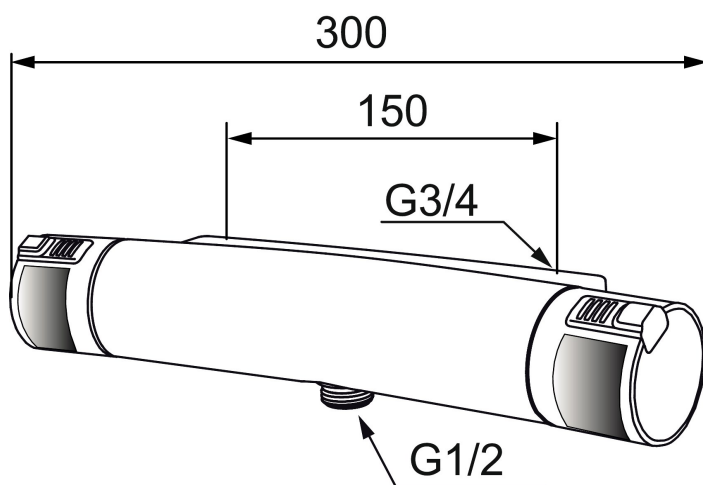

MORA MMIX T5 care shower mixer

Ergonomic thermostatic mixer with “extra grip” handles and a heightened push button that easily can be manoeuvred with the palm of the hand. With a black TPE that gives extra contrast for visual disabilities and a softer feeling. Also available in a lime green “limited edition”

Article number: 731102

Description: Chrome/black

Unique characteristics

Backflow protection unit type

- With shower connection down
- Pressure balanced thermostatic mixer
- Temperature handle with safety stop at 38°C and 42°C
- With Eco-function
- Lead Free material
- Approved non-return valves, EN-Standard EN1717
- Extra user-friendly grips, approved by the Rheumatism Association in Sweden