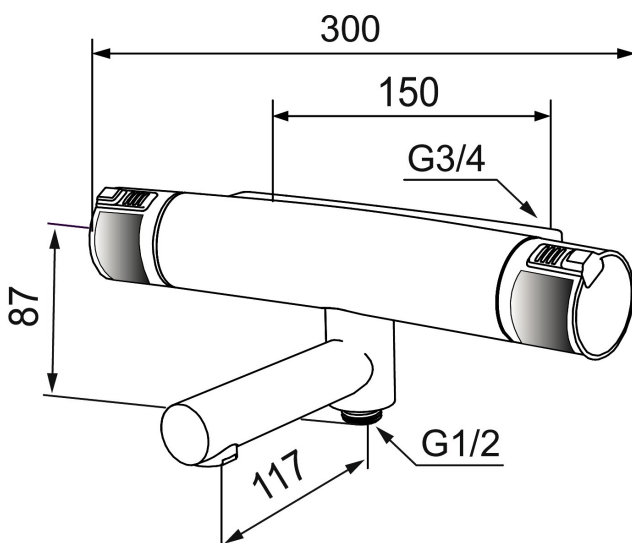

MORA MMIX T5 care bath mixer

Ergonomic thermostatic mixer with “extra grip” handles and a heightened push button that easily can be manoeuvred with the palm of the hand. With a black TPE that gives extra contrast for visual disabilities and a softer feeling. Also available in a lime green “limited edition”

Article number: 730102.0085

Description: Chrome/lime

Uniqe characteristics

- Swivel spout with built-in diverter
- Pressure balanced thermostatic mixer
- Temperature handle with safety stop at 38°C and 42°C
- With Eco-function
- Lead Free material
- Approved non-return valves, EN-Standard EN1717
- Extra user-friendly grips, approved by the Rheumatism Association in Sweden

Backflow protection unit type 

PRODUCT DESCRIPTION

MORA MMIX T5 care bath mixer

Ergonomic thermostatic mixer with “extra grip” handles and a heightened push button that easily can be manoeuvred with the palm of the hand. With a black TPE that gives extra contrast for visual disabilities and a softer feeling.