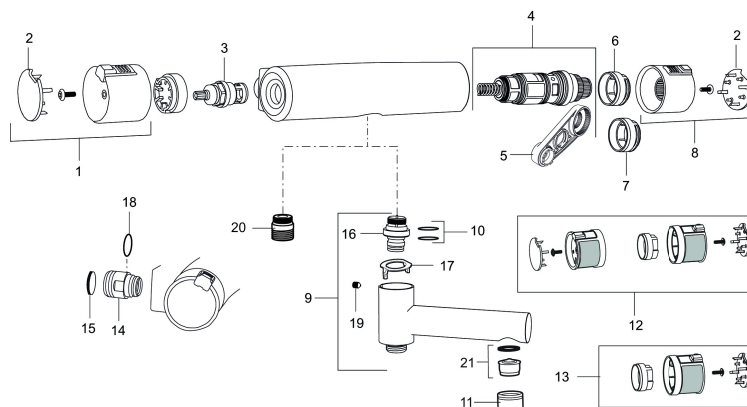

Also available in a lime green “limited edition”

Article number: 730102.0085

Sparepartlist

NO.	ART NO.	RSK	DESCRIPTION
1	409353.AA	8345088	On/off handle, complete, chrome, retail packed
1	409353.0011AA	8345087	On/off handle, complete, chrome/black, retail packed
2	409358.AA	8345089	End cover, chrome, retail packed
2	409358.0011AA	8345090	End cover, black, retail packed
3	409354.AA	8345137	Ceramic headwork, retail packed
4	409355.AE	8345136	Thermostatic cartridge, complete, with service tool
5	891096.AE	8345921	Service tool
6	409363.AE	8346505	Scalding protection ring, (standard)
7	409364.AE	8346506	Scalding protection ring, (max 42 °C)
8	409352.AA	8345086	Temperature handle, complete, chrome, retail packed
8	409352.0011AA	8345085	Temperature handle, complete, chrome/black, retail packed
9	409356	8344853	Swivel spout, for conversion of shower mixer to bath/shower mixer, chrome
10	209519.AE	8938340	O-ring, for swivel spout
11	131415.AE	8281512	Housing M24 utv., 15 mm, chrome
12	409370.AA	8345139	Rebuild kit, care, black/chrome, retail packed
12	409370.0085AA	8345162	Rebuild kit, care, lime/black, retail packed
12	409370.0095AE	8345210	Rebuild kit, care, red/black

NO.	ART NO.	RSK	DESCRIPTION
13	409440.AE	8345211	Rebuild kit with fixed temp. stop, care, chrome
14	409360.AA	8187781	Inlet connector 150 c/c (left-handed thread), retail packed
14	409361.AE	8228492	Inlet connector 160 c/c
15	409359.AA	8345172	Filter kit for connecting links, retail packed
16	409366.AE		Nipple M18x1 with o-ring for bath mixer
17	129154.AE	8295332	Stop ring
18	129131.AE	8295316	O-ring (18,1 x 1,6), 2 pcs
19	708655.AE	8295447	Locking screw
20	409365.AE	8187026	Nipple M18x1 - G1/2
21	139783.AE	8281546	Aerator inlet, 20–24 l/min at 300 kPa