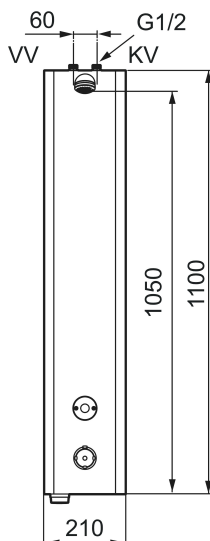

Uniqe characteristics

MORA tronic shower panel WMS, with thermostatic function, mains operation

Article number: 720177

Description: Mains operated, included 10 m extension cable

- Thermostatic function, with adjustable temperature
- Mains operation (excl. transformer). Incl. AC adapter and 10 m extension cable
- Connection up G1/2", included ball valve
- With solenoid valve and filter
- Programmable start button. Rinsing time from 10–60 seconds, (30 seconds is the factory preset)
- Flush Timeout - safety shut-off to prevent flooding, maximum of 5 minutes
- Jet angle adjustable +/- 5°
- Flow limiter 9 l/min
- Stainless look
- Can be turned off by solenoid valve (eg for cleaning)
- Equipped with system for thermal disinfection against legionella
- IP class sensor, IP67
- Approved non-return valves, EN-Standard EN1717