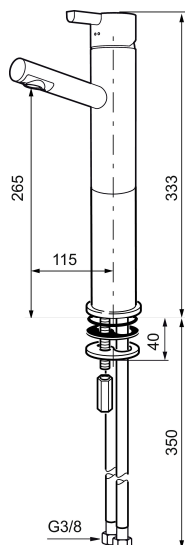

MORA REXX B5 basin mixer

With their simple, minimalist design, Mora REXX mixers are the essence of Scandinavian design and functionality. Their innovation lies in their precision. When tradition and craftsmanship meet state-of-the-art manufacturing methods and inspiring design, the result is Mora REXX. The version shown here is a beautiful basin mixer with built-in intelligent functionality.

Article number: 707161.11 Flow 3 bar: 4.6 l/m

Description: Black PVD

Uniqe characteristics

Backflow protection unit type

- ESS (energy saving system)
- Ceramic cartridge
- Adjustable flow control and temperature limiter
- Eco (energy and water saving constant flow aerator, 5 l/min at 200–600 kPa)
- Soft PEX[®] hoses with 3/8" connecting nut (stainless steel braided)
- Hole diameter Ø32-37 mm (Ø32-35 mm recommended)