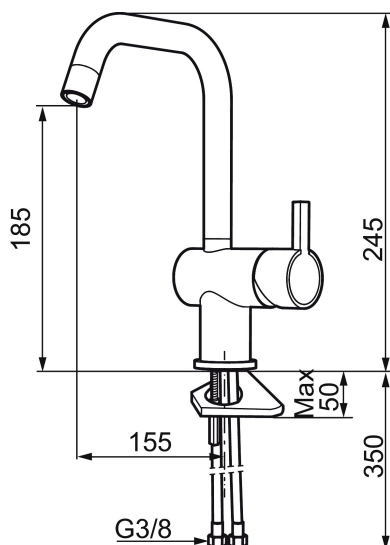

Article number: 707120.0011 Flow 3 bar: 7.9 l/m

Description: Chrome/black

Unique characteristics

Backflow protection unit type

- ESS (energy saving system)
- Ceramic cartridge
- Adjustable flow control and temperature limiter
- Eco (energy and water saving constant flow aerator, 7,6 l/min at 200–600 kPa)
- Soft PEX[®] hoses with 3/8" connecting nut (stainless steel braided)
- Swivel spout, limitation part for 60°, 120° or 360° included
- Hole diameter Ø32-35 mm

Article number: 707120.0011

Sparepartlist

NO.	ART NO.	RSK	DESCRIPTION
1	209500.AE	8346901	Handle, chrome
1	209500.0011AE	8346917	Handle, chrome/black
2	409337	8346503	Care-handle, chrome
3	209501.AE	8346902	Cover nut, chrome
4	209493.AE	8345204	Ceramic cartridge, ESS
4	708301.AE	8345093	Ceramic cartridge
5	209506.AE	8346907	L-spout, complete, chrome
5	209506.0011AE	8326728	L-spout, complete, chrome/black
6	209502.AE	8346903	Aerator kit, L-spout, 7,6 l/min at 200–600 kPa, chrome
6	209502.0011AE	8346921	Aerator kit, L-spout, 7,6 l/min at 200–600 kPa, chrome/black
7	209508.AE	8346909	J-spout, complete, chrome
8	209507.AE	8346908	C-spout, complete, chrome
9	209503.AE	8346904	Aerator M18 int., 7,6 l/min at 200–600 kPa, chrome
10	209520.AE	8346910	Gasket kit, incl. o-rings, limitation part, screw and wrench
11	708779.AE		Fastening details, kitchen

NO.	ART NO.	RSK	DESCRIPTION
12	209518.AE	8346911	Fastening details
13	209562.AE		Locating ring, basin
14	209563.AE	8295335	Locating ring, kitchen
15	459013		Locking screw
16	409480.AE	8393983	Aerator M18 int., ball joint, 7–9 l/min at 300 kPa