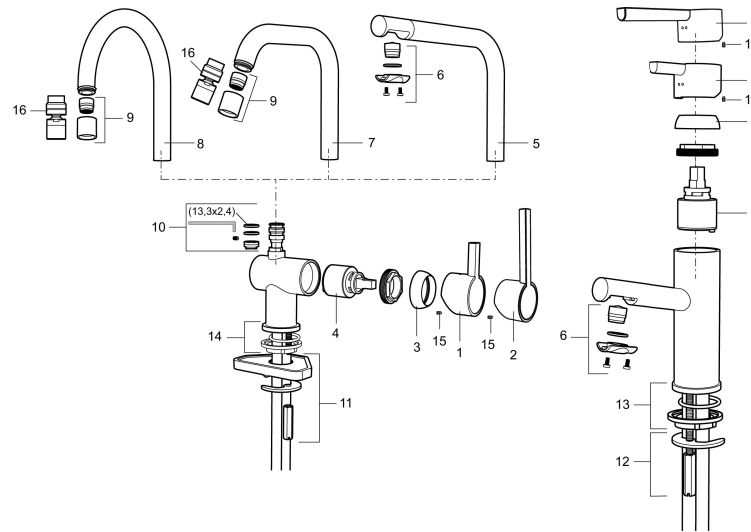

Article number: 707120.0011 Flow 3 bar: 7.9 l/m

Description: Chrome/black

Unique characteristics

Backflow protection unit type

- ESS (energy saving system)
- Ceramic cartridge
- Adjustable flow control and temperature limiter
- Eco (energy and water saving constant flow aerator, 7,6 l/min at 200–600 kPa)
- Soft PEX[®] hoses with 3/8" connecting nut (stainless steel braided)
- Swivel spout, limitation part for 60°, 120° or 360° included
- Hole diameter Ø32-35 mm

Article number: 707120.0011

Sparepartlist

NO.	ART NO.	RSK	DESCRIPTION
1	209500.AE	8346901	Handle, chrome
1	209500.0011AE	8346917	Handle, chrome/black
2	409337	8346503	Care-handle, chrome
3	209501.AE	8346902	Cover nut, chrome
4	209493.AE	8345204	Ceramic cartridge, ESS
4	708301.AE	8345093	Ceramic cartridge
5	209506.AE	8346907	L-spout, complete, chrome
5	209506.0011AE	8326728	L-spout, complete, chrome/black
6	209502.AE	8346903	Aerator kit, L-spout, 7,6 l/min at 200–600 kPa, chrome
6	209502.0011AE	8346921	Aerator kit, L-spout, 7,6 l/min at 200–600 kPa, chrome/black
7	209508.AE	8346909	J-spout, complete, chrome
8	209507.AE	8346908	C-spout, complete, chrome
9	209503.AE	8346904	Aerator M18 int., 7,6 l/min at 200–600 kPa, chrome
10	209520.AE	8346910	Gasket kit, incl. o-rings, limitation part, screw and wrench
11	708779.AE		Fastening details, kitchen

NO.	ART NO.	RSK	DESCRIPTION
12	209518.AE	8346911	Fastening details
13	209562.AE		Locating ring, basin
14	209563.AE	8295335	Locating ring, kitchen
15	459013		Locking screw
16	409480.AE	8393983	Aerator M18 int., ball joint, 7–9 l/min at 300 kPa