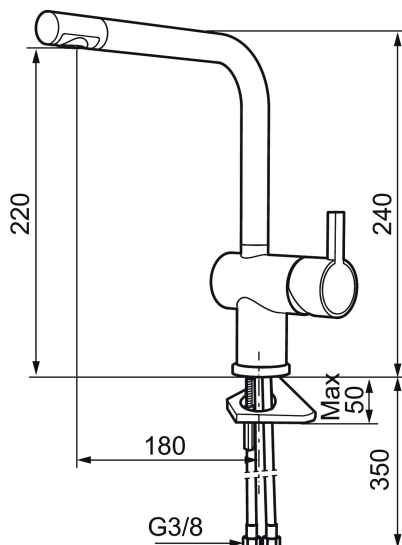

Article number: 707110.0011 Flow 3 bar: 8.1 l/m

Description: Chrome/black

Unique characteristics

Backflow protection unit type

- ESS (energy saving system)
- Ceramic cartridge
- Adjustable flow control and temperature limiter
- Eco (energy and water saving constant flow aerator, 7,6 l/min at 200–600 kPa)
- Soft PEX[®] hoses with 3/8" connecting nut (stainless steel braided)
- Swivel spout, limitation part for 60°, 120° or 360° included
- Hole diameter Ø32-35 mm