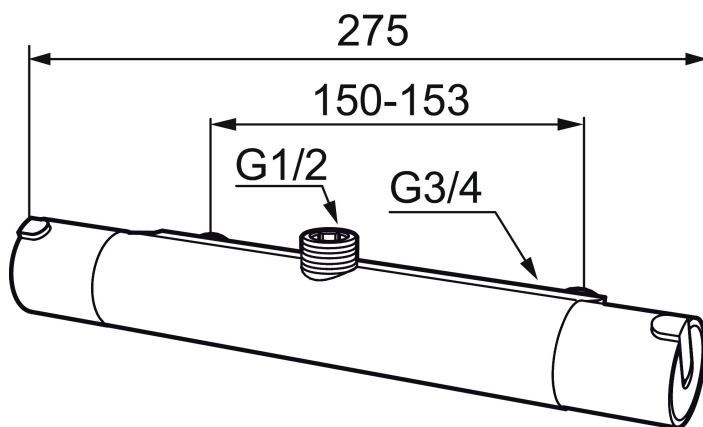

MORA REXX T5 shower mixer

With their simple, minimalist design, Mora REXX mixers are the essence of Scandinavian design and functionality. Their innovation lies in their precision. When tradition and craftsmanship meet state-of-the-art manufacturing methods and inspiring design, the result is Mora REXX. The version shown here is a beautiful bath mixer with world-leading functionality, providing unbeatable safety and comfort.

Article number: 707065

Description: Chrome

Uniqe characteristics

Backflow protection unit type 

- With connection up for Shower Systems
- Compensates for temperature and pressure fluctuations
- Temperature handle with safety stop at 38°C
- With Eco-function
- Approved non-return valves, EN-Standard EN1717