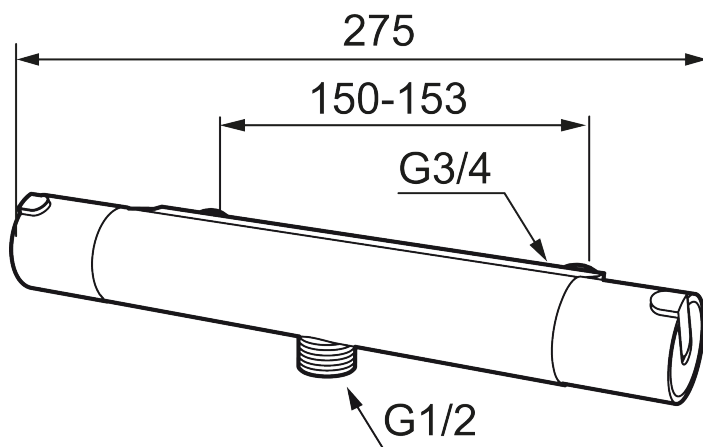

## MORA REXX T5 shower mixer

With their simple, minimalist design, Mora REXX mixers are the essence of Scandinavian design and functionality. Their innovation lies in their precision. When tradition and craftsmanship meet state-of-the-art manufacturing methods and inspiring design, the result is Mora REXX. The version shown here is a beautiful bath mixer with world-leading functionality, providing unbeatable safety and comfort.

**Article number:** 707060.0011

**Description:** Chrome/black

### Uniqe characteristics

Backflow protection unit type 

- With shower connection down
- Compensates for temperature and pressure fluctuations
- Temperature handle with safety stop at 38°C
- With Eco-function
- Approved non-return valves, EN-Standard EN1717