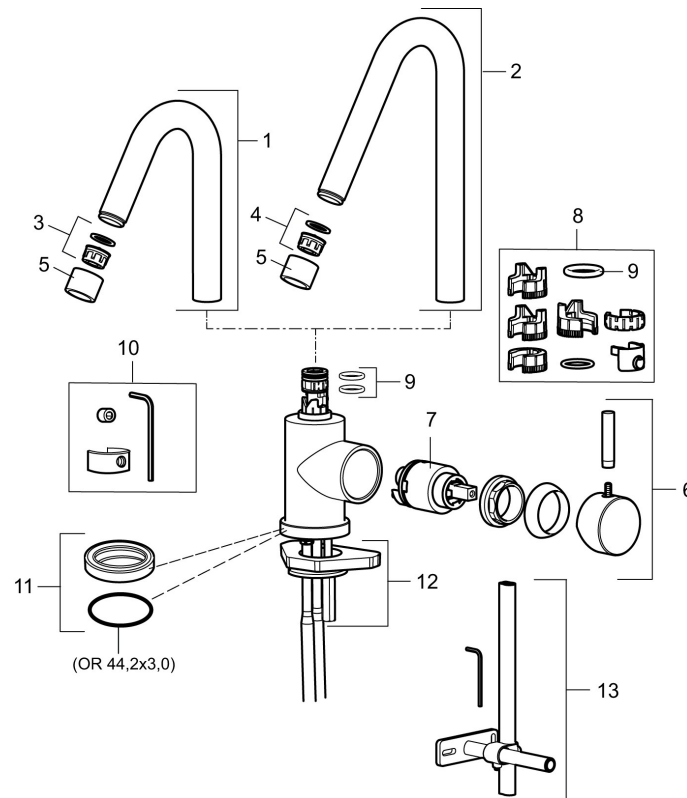

- ESS (energy saving system)
- Adjustable flow control and temperature limiter
- Soft PEX® hoses with 3/8" connecting nut (stainless steel braided)
- Fixed spout
- Hole diameter Ø29-37 mm

Unique characteristics

Backflow protection unit type

PRODUCT DESCRIPTION

MORA IZZY basin mixer

Mora Izzy exudes harmony and elegance. The elegantly curved spout gives Mora Izzy its characteristic look. The raw, matt surface of Izzy Raw will acquire an attractive patina over time, helping the product to age gracefully with its surroundings.

Article number: 702805.66

Sparepartlist

NO.	ART NO.	RSK	DESCRIPTION
1	409616.AE	8440596	Spout, complete, basin, chrome
1	409616.25AE	8440602	Spout, complete, basin, rustic brass
1	409616.66AE	8440603	Spout, complete, basin, raw brass
1	409616.80AE	8440604	Spout, complete, basin, chrome/grooved
2	409615.AE	8440595	Spout, complete, kitchen, chrome
2	409615.25AE	8440599	Spout, complete, kitchen, rustic brass
2	409615.66AE	8440600	Spout, complete, kitchen, raw brass
2	409615.80AE	8440601	Spout, complete, kitchen, chrome/grooved
3	131419.AE	8281517	Aerator insert, 5,5–6,5 l/min at 300 kPa
4	131398.AE	8281493	Aerator insert, 9–11 l/min at 300 kPa
5	409618.AE	8281549	Housing M22 int., chrome