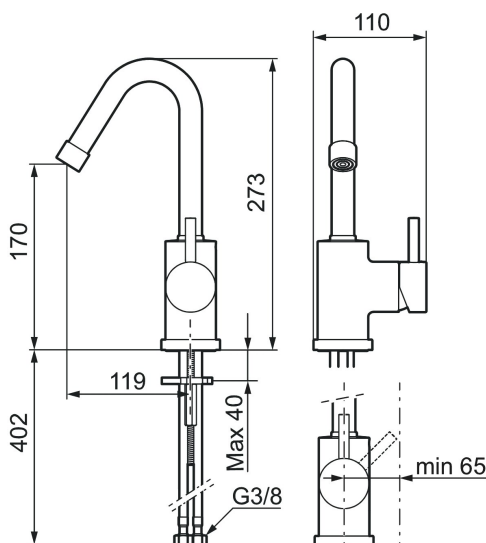

- ESS (energy saving system)
- Adjustable flow control and temperature limiter
- Soft PEX® hoses with 3/8" connecting nut (stainless steel braided)
- Fixed spout
- Hole diameter Ø29-37 mm

Unique characteristics

Backflow protection unit type

PRODUCT DESCRIPTION

MORA IZZY basin mixer

Mora Izzy exudes harmony and elegance. The elegantly curved spout gives Mora Izzy its characteristic look. The raw, matt surface of Izzy Raw will acquire an attractive patina over time, helping the product to age gracefully with its surroundings.

Article number: 702805.66

Sparepartlist

NO.	ART NO.	RSK	DESCRIPTION
1	409616.AE	8440596	Spout, complete, basin, chrome
1	409616.25AE	8440602	Spout, complete, basin, rustic brass
1	409616.66AE	8440603	Spout, complete, basin, raw brass
1	409616.80AE	8440604	Spout, complete, basin, chrome/grooved
2	409615.AE	8440595	Spout, complete, kitchen, chrome
2	409615.25AE	8440599	Spout, complete, kitchen, rustic brass
2	409615.66AE	8440600	Spout, complete, kitchen, raw brass
2	409615.80AE	8440601	Spout, complete, kitchen, chrome/grooved
3	131419.AE	8281517	Aerator insert, 5,5–6,5 l/min at 300 kPa
4	131398.AE	8281493	Aerator insert, 9–11 l/min at 300 kPa
5	409618.AE	8281549	Housing M22 int., chrome