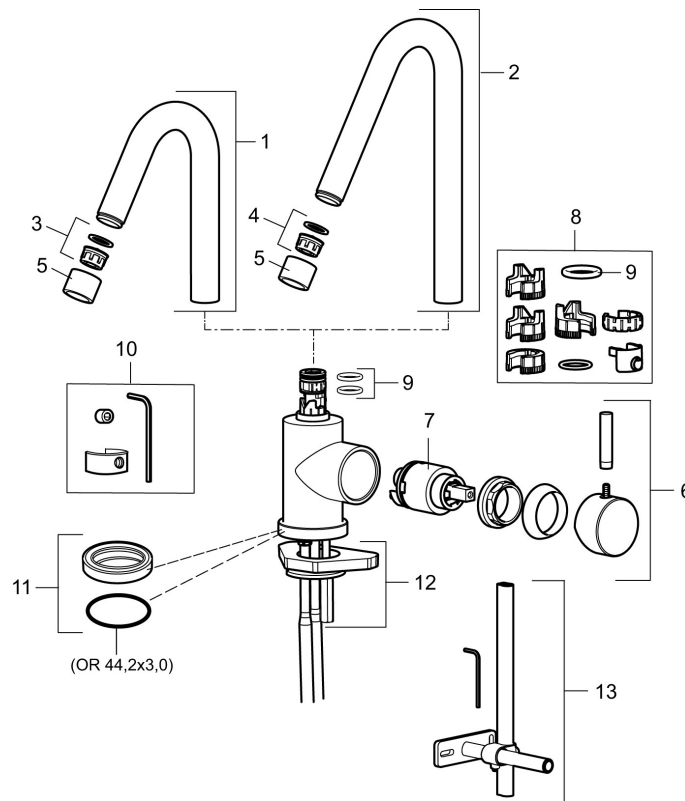

Description: Chrome

- ESS (energy saving system)
- Adjustable flow control and temperature limiter
- Soft PEX[®] hoses with 3/8" connecting nut (stainless steel braided)
- Fixed spout
- Hole diameter Ø29-37 mm

Unique characteristics

Backflow protection unit type 

PRODUCT DESCRIPTION

MORA IZZY basin mixer

Mora Izzy exudes harmony and elegance. The elegantly curved spout gives Mora Izzy its characteristic look. Izzy Regular has a chrome-plated surface that suits all interiors.

Article number: 702805.00

Sparepartlist

NO.	ART NO.	RSK	DESCRIPTION
1	409616.AE	8440596	Spout, complete, basin, chrome
1	409616.25AE	8440602	Spout, complete, basin, rustic brass
1	409616.66AE	8440603	Spout, complete, basin, raw brass
1	409616.80AE	8440604	Spout, complete, basin, chrome/grooved
2	409615.AE	8440595	Spout, complete, kitchen, chrome
2	409615.25AE	8440599	Spout, complete, kitchen, rustic brass
2	409615.66AE	8440600	Spout, complete, kitchen, raw brass
2	409615.80AE	8440601	Spout, complete, kitchen, chrome/grooved
3	131419.AE	8281517	Aerator insert, 5,5–6,5 l/min at 300 kPa
4	131398.AE	8281493	Aerator insert, 9–11 l/min at 300 kPa
5	409618.AE	8281549	Housing M22 int., chrome
5	409618.25AE	8281551	Housing M22 int., rustic brass