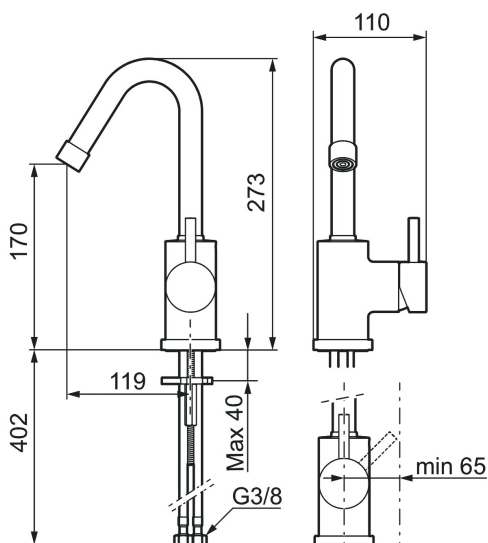

MORA IZZY basin mixer

Mora Izzy exudes harmony and elegance. The elegantly curved spout gives Mora Izzy its characteristic look. Izzy Regular has a chrome-plated surface that suits all interiors.

Article number: 702805.00 Flow 3 bar: 5.9 l/m

Description: Chrome

- ESS (energy saving system)
- Adjustable flow control and temperature limiter
- Soft PEX[®] hoses with 3/8" connecting nut (stainless steel braided)
- Fixed spout
- Hole diameter Ø29-37 mm

Unique characteristics

Backflow protection unit type 

PRODUCT DESCRIPTION

MORA IZZY basin mixer

Mora Izzy exudes harmony and elegance. The elegantly curved spout gives Mora Izzy its characteristic look. Izzy Regular has a chrome-plated surface that suits all interiors.

Article number: 702805.00

Sparepartlist

NO.	ART NO.	RSK	DESCRIPTION
1	409616.AE	8440596	Spout, complete, basin, chrome
1	409616.25AE	8440602	Spout, complete, basin, rustic brass
1	409616.66AE	8440603	Spout, complete, basin, raw brass
1	409616.80AE	8440604	Spout, complete, basin, chrome/grooved
2	409615.AE	8440595	Spout, complete, kitchen, chrome
2	409615.25AE	8440599	Spout, complete, kitchen, rustic brass
2	409615.66AE	8440600	Spout, complete, kitchen, raw brass
2	409615.80AE	8440601	Spout, complete, kitchen, chrome/grooved
3	131419.AE	8281517	Aerator insert, 5,5–6,5 l/min at 300 kPa
4	131398.AE	8281493	Aerator insert, 9–11 l/min at 300 kPa
5	409618.AE	8281549	Housing M22 int., chrome
5	409618.25AE	8281551	Housing M22 int., rustic brass