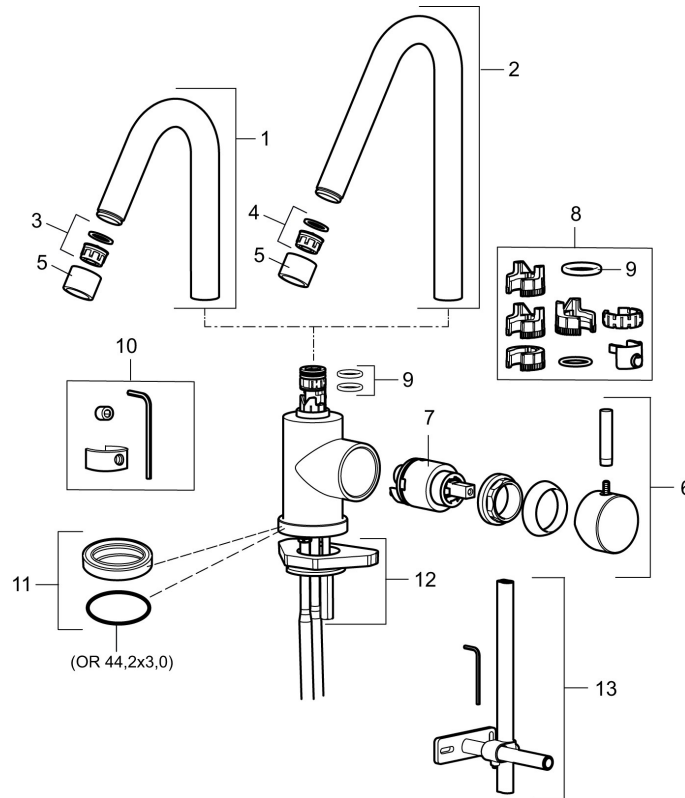

- ESS (energy saving system)
- Adjustable flow control and temperature limiter
- Soft PEX[®] hoses with 3/8" connecting nut (stainless steel braided)
- Swivel spout, limitation part for 60°, 85°, 110° or 360° included
- Hole diameter Ø29-37 mm

Article number: 702800.25

Sparepartlist

NO.	ART NO.	RSK	DESCRIPTION
1	409616.AE	8440596	Spout, complete, basin, chrome
1	409616.25AE	8440602	Spout, complete, basin, rustic brass
1	409616.66AE	8440603	Spout, complete, basin, raw brass
1	409616.80AE	8440604	Spout, complete, basin, chrome/grooved
2	409615.AE	8440595	Spout, complete, kitchen, chrome
2	409615.25AE	8440599	Spout, complete, kitchen, rustic brass
2	409615.66AE	8440600	Spout, complete, kitchen, raw brass
2	409615.80AE	8440601	Spout, complete, kitchen, chrome/grooved
3	131419.AE	8281517	Aerator insert, 5,5–6,5 l/min at 300 kPa
4	131398.AE	8281493	Aerator insert, 9–11 l/min at 300 kPa
5	409618.AE	8281549	Housing M22 int., chrome
5	409618.25AE	8281551	Housing M22 int., rustic brass

NO.	ART NO.	RSK	DESCRIPTION
5	409618.66AE	8281552	Housing M22 int., raw brass
5	409618.80AE	8281553	Housing M22 int., chrome/grooved
6	708995.AE		Lever, complete, chrome
6	708995.25AE		Lever, complete, rustic brass
6	708995.66AE		Lever, complete, raw brass
6	708995.80AE		Lever, complete, chrome/grooved
7	708498.AE	8345125	Ceramic cartridge
8	209565.AE		Limitation segment
9	708843.AE	8295357	O-ring (15,54 x 2,62), 2 pcs
10	409621.AE	8295449	Limitation segment, basin, for fixed spout
11	708578.AE	8483170	Base, complete, single lever mixer, chrome
11	708578.25AE		Base, complete, single lever mixer, rustic brass
11	708578.66AE		Base, complete, single lever mixer, raw brass
11	708578.80AE		Base, complete, single lever mixer, chrome/grooved
12	708779.AE		Fastening details, kitchen
13	409340.AE	8531598	Stabilization kit