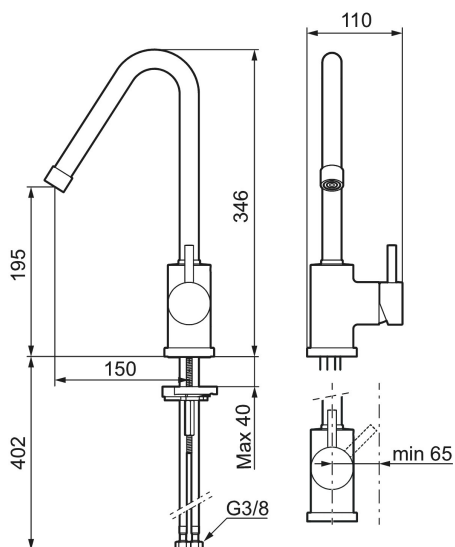

Unique characteristics

Backflow protection unit type 

MORA IZZY rustic kitchen mixer

Mora Izzy exudes harmony and elegance. The elegantly curved spout gives Mora Izzy its characteristic look. Izzy Regular has a chrome-plated surface that suits all interiors.

Article number: 702800.25 Flow 3 bar: 11.1 l/m

Description: Rustic brass

Izzy Raw and Rustic come with untreated brass surfaces, which will allow them to age over time, developing a patina and a beauty all of their own.

- ESS (energy saving system)
- Adjustable flow control and temperature limiter
- Soft PEX[®] hoses with 3/8" connecting nut (stainless steel braided)
- Swivel spout, limitation part for 60°, 85°, 110° or 360° included
- Hole diameter Ø29-37 mm

NO.	ART NO.	RSK	DESCRIPTION
5	409618.66AE	8281552	Housing M22 int., raw brass
5	409618.80AE	8281553	Housing M22 int., chrome/grooved
6	708995.AE		Lever, complete, chrome
6	708995.25AE		Lever, complete, rustic brass
6	708995.66AE		Lever, complete, raw brass
6	708995.80AE		Lever, complete, chrome/grooved
7	708498.AE	8345125	Ceramic cartridge
8	209565.AE		Limitation segment
9	708843.AE	8295357	O-ring (15,54 x 2,62), 2 pcs
10	409621.AE	8295449	Limitation segment, basin, for fixed spout
11	708578.AE	8483170	Base, complete, single lever mixer, chrome
11	708578.25AE		Base, complete, single lever mixer, rustic brass
11	708578.66AE		Base, complete, single lever mixer, raw brass
11	708578.80AE		Base, complete, single lever mixer, chrome/grooved
12	708779.AE		Fastening details, kitchen
13	409340.AE	8531598	Stabilization kit