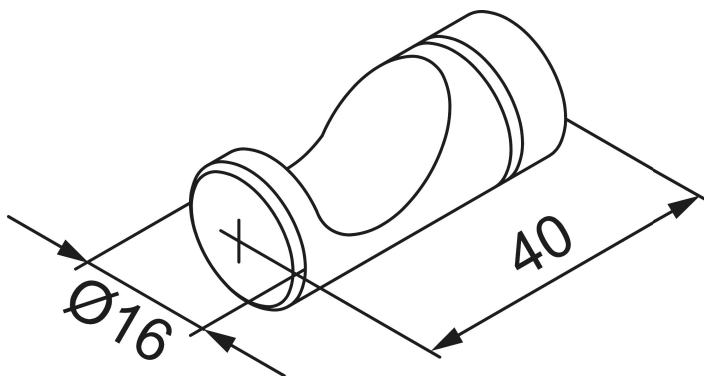

MORA INXX II towel hooks

Discreet in size but with a powerful presence, bring your bathroom up a notch with our towel hooks.

Compact and robust towel hooks, with a range of finish to bring a sculptural elegance to your bathroom. Mora Armatur's bathroom accessories are designed to bring a level of polish and modernity to your interior. Each has an eye-pleasing, slightly over-sized scooped hook and a decorative scored midsection. Available in sharp, clean chrome, polished or brushed brass and a tactile matte black or white.

Article number: 521050.60

Description: Polished brass PVD, 2 pcs

Unique characteristics

- With screw and plug