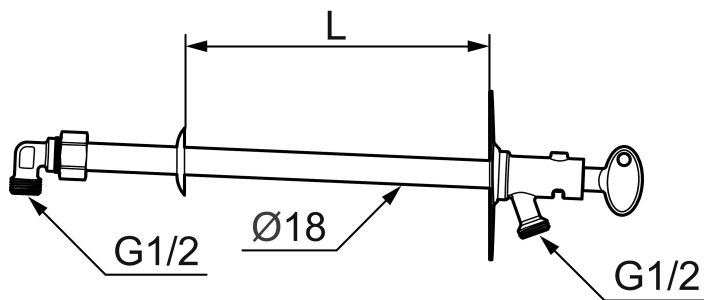

MORA GARDEN - Frost-proof garden valve

Our garden valves are self-draining and therefore frost-proof even if you forget to dismantle the garden hose before the season with degrees below zero. However, we recommended that you always remove the hose and coupling when there is a risk of low temperatures.

Article number: 461400

Description: For wall thickness max. 400 mm

Uniqe characteristics

Backflow protection unit type 

- Self-draining
- Key included
- With approved non-return valve
- Can be cut to suit wall thickness
- Wall bracket: H=110 mm, W=60 mm