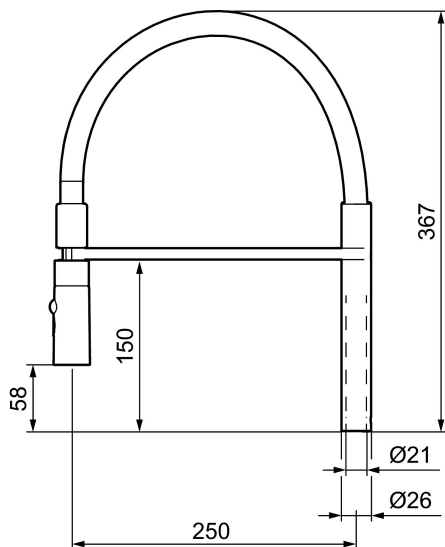

Unique characteristics

Swivel spout Mora One

Article number: 409563.0042

Description: Chrome, grey hose

- For Mora One kitchen mixer
- Nozzle with two spray patterns (normal and rinse)
- Eco (energy and water saving aerator)
- Swivel spout, limitation part for 60°, 85°, 110° or 360° included