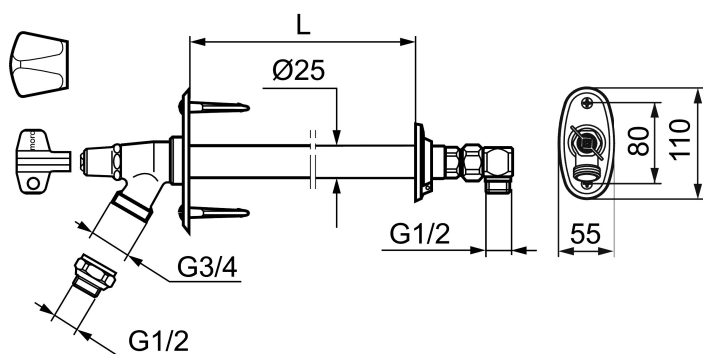

Uniqe characteristics

Backflow protection unit type **HD**

## MORA GARDEN II

With Mora Garden II, you always have access to water in your garden. This garden tap is operationally reliable and easy to install. After you've turned off the water and removed the hose with its connection, Mora Garden II is automatically emptied of any remaining water. This protects it from freezing.

Article number: 400536

Description: For wall thickness max. 300 mm

- With frost-proof positioned backflow prevention device, incl. non return valve
- Key and metal handle included
- Sliding wall plate for adjustment to wall thickness, or projection
- Approved backflow prevention device, EN-Standard EN 1717