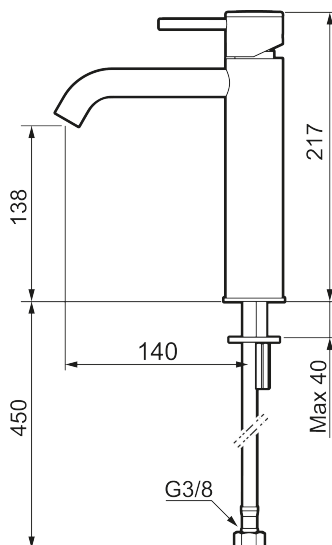

MORA INXX II soft, medium basin mixer

INXX II basin mixers are available in three different heights, including medium which is suitable for larger basins. With its durable, elegant brushed brass finish and essential design, the INXX II soft enhances the feeling of comfort, quality and elegance in your bathroom. The mixer has been tested and approved according to current building regulations and is energy-efficient, which means it reduces water and energy use without compromising on comfort. A push down-waste in a matching colour is available as an accessory.

Article number: 273011.62CA Flow 3 bar: 4.5 l/m

Description: Brushed brass PVD

Unique characteristics

Backflow protection unit type

- Ceramic cartridge
- Adjustable flow control and temperature limiter
- Eco (energy and water saving constant flow aerator, 5 l/min at 200–600 kPa)
- Soft PEX® hoses with 3/8" connecting nut (stainless steel braided)
- Hole diameter Ø34-37 mm