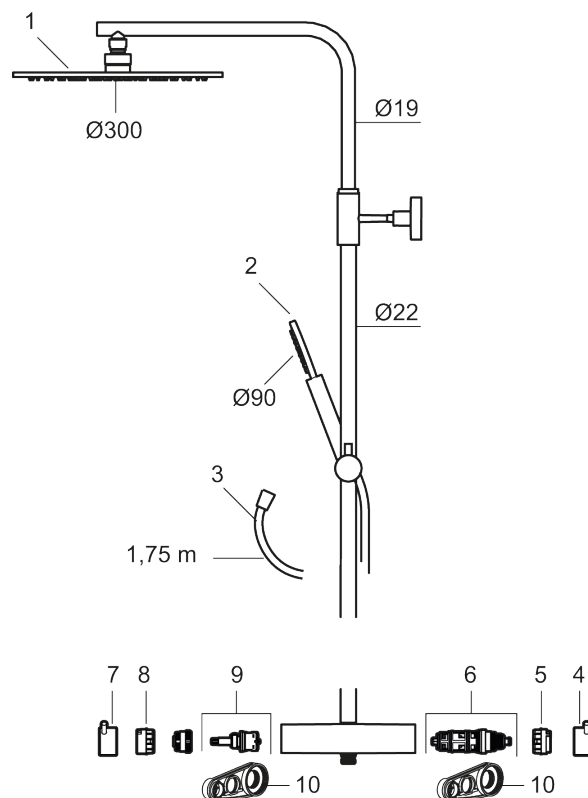

PRODUCT DESCRIPTION

MORA INXX II shower system kit

With its durable matt grey finish the INXX II combines classic design with high performance, constant temperature, outstanding comfort and effective scald protection. The overhead shower has a large, slim shower head that looks great in bathrooms with a strong character and striking shapes, as well as in classic bathrooms designed for rest and relaxation. The mixer has been tested and approved according to current building regulations and is energy-efficient, which means it reduces water and energy use without compromising on comfort. The INXX II collection offers a world-class water experience.

About the collection

INXX II is an elegant, timeless collection in a palette of carefully selected colours. Offering a combination of high quality, sober design and outstanding comfort, this is the ultimate collection.

Article number: 271900.44

Sparepartlist

NO.	ART NO.	RSK	DESCRIPTION
1	130348	8237489	Shower head 300 mm, chrome