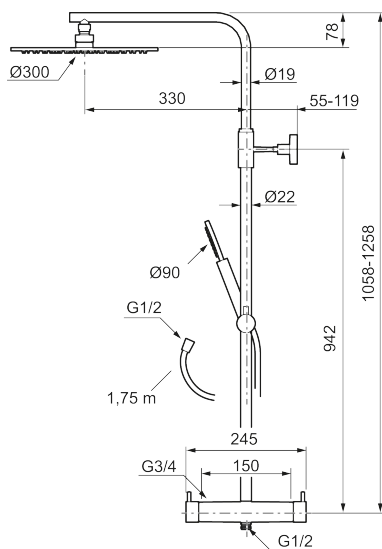

Consist of:

MORA INXX II thermostatic mixer:

- Pressure balanced thermostatic mixer
- With reversible headwork
- Temperature handle with safety stop at 38°C
- With Eco-function
- Approved non-return valves, EN-Standard EN1717

MORA INXX II Shower System:

- Shower hose in metal, PVC- and BPA-free
- With Easy-Clean anti-limescale system
- Adjustable height
- Hand shower 7,5 l/min, shower head 11 l/min