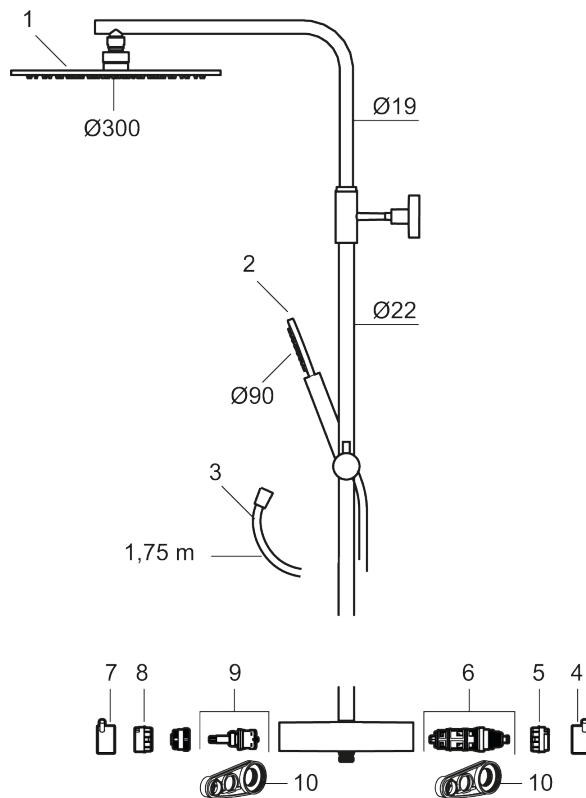

PRODUCT DESCRIPTION

MORA INXX II shower system kit

With its durable matt white finish the INXX II combines classic design with high performance, constant temperature, outstanding comfort and effective scald protection. The overhead shower has a large, slim shower head that looks great in bathrooms with a strong character and striking shapes, as well as in classic bathrooms designed for rest and relaxation. The mixer has been tested and approved according to current building regulations and is energy-efficient, which means it reduces water and energy use without compromising on comfort. The INXX II collection offers a world-class water experience.

About the collection

INXX II is an elegant, timeless collection in a palette of carefully selected colours. Offering a combination of high quality, sober design and outstanding comfort, this is the ultimate collection.

Article number: 271900.22

Sparepartlist

NO.	ART NO.	RSK	DESCRIPTION
1	130348	8237489	Shower head 300 mm, chrome