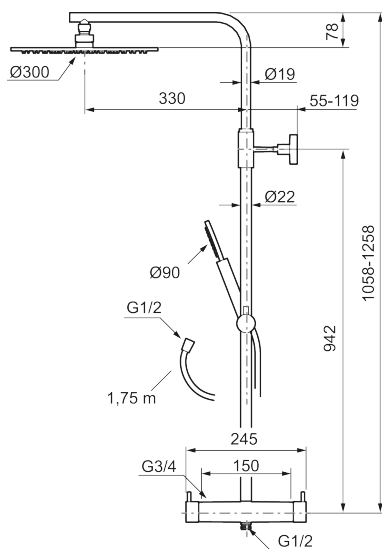

MORA INXX II shower system kit

With its durable matt white finish the INXX II combines classic design with high performance, constant temperature, outstanding comfort and effective scald protection. The overhead shower has a large, slim shower head that looks great in bathrooms with a strong character and striking shapes, as well as in classic bathrooms designed for rest and relaxation. The mixer has been tested and approved according to current building regulations and is energy-efficient, which means it reduces water and energy use without compromising on comfort. The INXX II collection offers a world-class water experience.

About the collection

INXX II is an elegant, timeless collection in a palette of carefully selected colours. Offering a combination of high quality, sober design and outstanding comfort, this is the ultimate collection.

Article number: 271900.22 Flow 3 bar: 11.3 l/m

Description: Matte white, 150 c/c

Consist of:

MORA INXX II thermostatic mixer:

- Pressure balanced thermostatic mixer
- With reversible headwork
- Temperature handle with safety stop at 38°C
- With Eco-function
- Approved non-return valves, EN-Standard EN1717

MORA INXX II Shower System:

- Shower hose in metal, PVC- and BPA-free
- With Easy-Clean anti-limescale system
- Adjustable height
- Hand shower 7,5 l/min, shower head 11 l/min