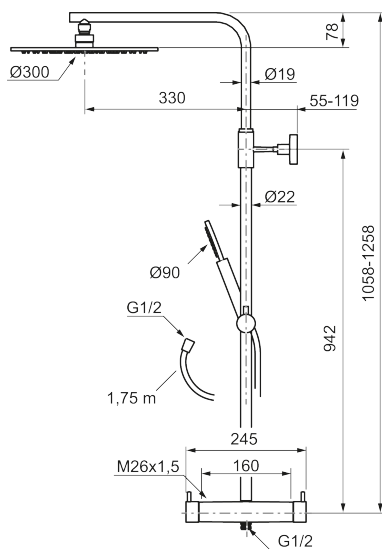

MORA INXX II shower system kit

With its durable chrome finish the INXX II combines classic design with high performance, constant temperature, outstanding comfort and effective scald protection. The overhead shower has a large, slim shower head that looks great in bathrooms with a strong character and striking shapes, as well as in classic bathrooms designed for rest and relaxation. The mixer has been tested and approved according to current building regulations and is energy-efficient, which means it reduces water and energy use without compromising on comfort. The INXX II collection offers a world-class water experience.

About the collection

INXX II is an elegant, timeless collection in a palette of carefully selected colours. Offering a combination of high quality, sober design and outstanding comfort, this is the ultimate collection.

Article number: 271800 Flow 3 bar: 11.3 l/m

Description: Chrome, 160 c/c

Consist of:

MORA INXX II thermostatic mixer:

- Pressure balanced thermostatic mixer
- With reversible headwork
- Temperature handle with safety stop at 38°C
- With Eco-function
- Approved non-return valves, EN-Standard EN1717

MORA INXX II Shower System:

- Shower hose in metal, PVC- and BPA-free
- With Easy-Clean anti-limescale system
- Adjustable height
- Hand shower 7,5 l/min, shower head 11 l/min