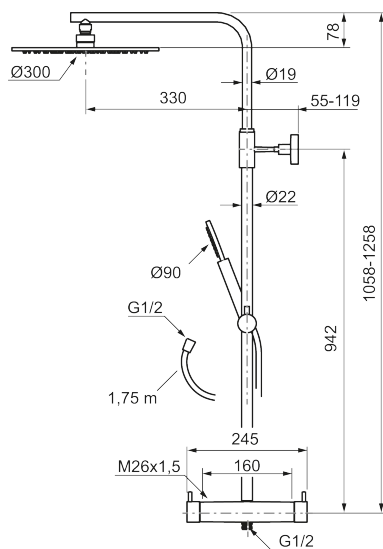

MORA INXX II shower system kit

With its durable matt white finish the INXX II combines classic design with high performance, constant temperature, outstanding comfort and effective scald protection. The overhead shower has a large, slim shower head that looks great in bathrooms with a strong character and striking shapes, as well as in classic bathrooms designed for rest and relaxation. The mixer has been tested and approved according to current building regulations and is energy-efficient, which means it reduces water and energy use without compromising on comfort. The INXX II collection offers a world-class water experience.

About the collection

INXX II is an elegant, timeless collection in a palette of carefully selected colours. Offering a combination of high quality, sober design and outstanding comfort, this is the ultimate collection.

Article number: 271800.22 Flow 3 bar: 11.3 l/m

Description: Matte white, 160 c/c

Consist of:

MORA INXX II thermostatic mixer:

- Pressure balanced thermostatic mixer
- With reversible headwork
- Temperature handle with safety stop at 38°C
- With Eco-function
- Approved non-return valves, EN-Standard EN1717

MORA INXX II Shower System:

- Shower hose in metal, PVC- and BPA-free
- With Easy-Clean anti-limescale system
- Adjustable height
- Hand shower 7,5 l/min, shower head 11 l/min