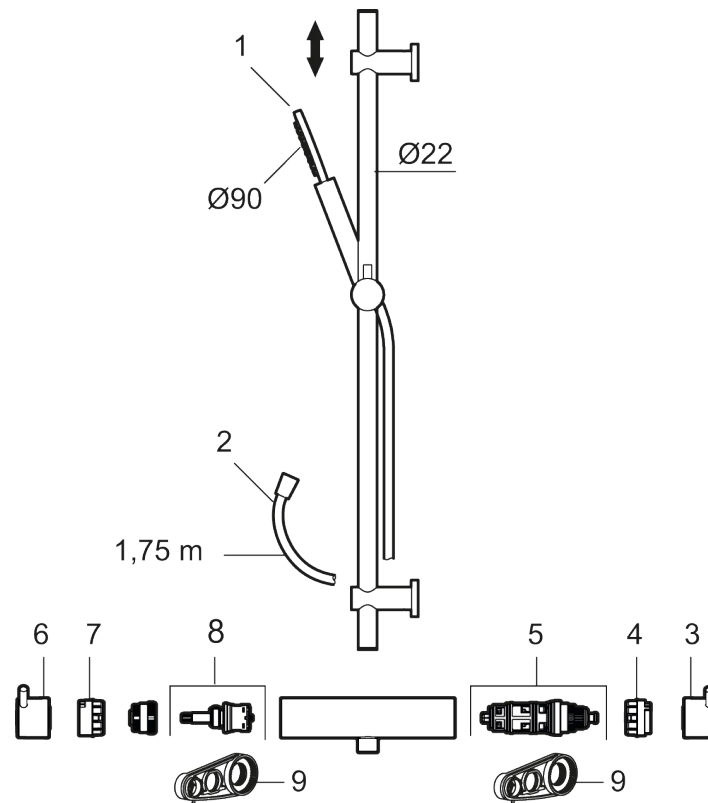

MORA INXX II shower:

- Shower hose in metal, PVC- and BPA-free
- With adjustable wall brackets for usage of existing screw holes
- With Easy-Clean anti-limescale system
- Constant flow 7,5 l/min at 200–600 kPa

Article number: 271600

Sparepartlist

NO.	ART NO.	RSK	DESCRIPTION
1	209575	8275496	Hand shower, chrome
1	209575.12	8275497	Hand shower, matte black
1	209575.22	8275498	Hand shower, matte white
1	209575.44	8275499	Hand shower, matte grey

NO.	ART NO.	RSK	DESCRIPTION
1	209575.60	8275500	Hand shower, polished brass PVD
1	209575.62	8275501	Hand shower, brused brass PVD
2	131170.AE	8251927	Shower hose in metal, 1750 mm, chrome
2	131170.12AE	8251999	Shower hose in metal, 1750 mm, matte black
2	131170.22AE	8252000	Shower hose in metal, 1750 mm, matte white
2	131170.44AE	8252001	Shower hose in metal, 1750 mm, matte grey
2	131170.60AE	8252002	Shower hose in metal, 1750 mm, polished brass PVD
2	131170.62AE	8252003	Shower hose in metal, 1750 mm, brused brass PVD
3	409710.AE	8218902	Temperature handle, chrome
3	409710.12AE	8218903	Temperature handle, matte black
3	409710.22AE	8218904	Temperature handle, matte white
3	409710.44AE	8218905	Temperature handle, matte grey
3	409710.60AE	8218906	Temperature handle, polished brass PVD
3	409710.62AE	8218907	Temperature handle, brused brass PVD
4	S600023	8439703	Stop ring
5	S600019	8439702	Thermostatic cartridge, complete, with service tool
6	409711.AE	8218901	Temperature handle, chrome
6	409711.12AE	8218908	Temperature handle, matte black
6	409711.22AE	8218909	Temperature handle, matte white
6	409711.44AE	8218910	Temperature handle, matte grey
6	409711.60AE	8218911	Temperature handle, polished brass PVD
6	409711.62AE	8218912	Temperature handle, brused brass PVD
7	S600024	8439705	Stop ring, reversible
8	S600020	8441462	Ceramic headwork, with service tool (shower mixer)
9	891096.AE	8345921	Service tool