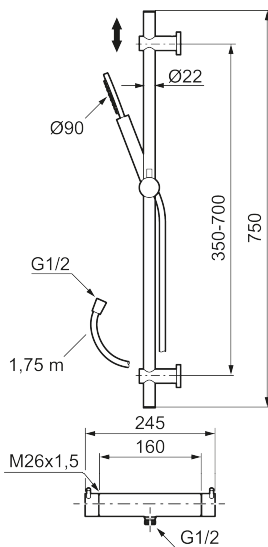

Consist of:

MORA INXX II shower mixer:

- Pressure balanced thermostatic mixer
- Temperature handle with safety stop at 38°C
- With Eco-function
- Approved non-return valves, EN-Standard EN1717

MORA INXX II shower:

- Shower hose in metal, PVC- and BPA-free
- With adjustable wall brackets for usage of existing screw holes
- With Easy-Clean anti-limescale system
- Constant flow 7,5 l/min at 200–600 kPa