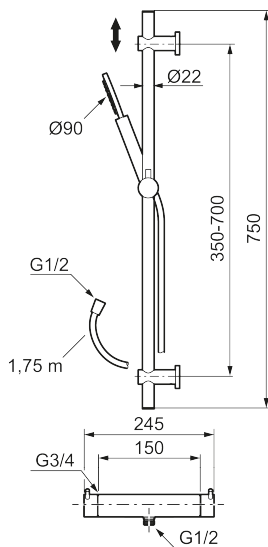

MORA INXX II shower kit

With its durable, trendy polished brass finish the INXX II combines classic design with high performance, constant temperature, outstanding comfort and effective scald protection. The mixer has been tested and approved according to current building regulations and is energy-efficient, which means it reduces water and energy use without compromising on comfort. The INXX II collection offers a world-class water experience.

About the collection

INXX II is an elegant, timeless collection in a palette of carefully selected colours. Offering a combination of high quality, sober design and outstanding comfort, this is the ultimate collection.

Article number: 271500.60

Description: Polished brass PVD, 150 c/c

MORA INXX II shower mixer:

- Pressure balanced thermostatic mixer
- Temperature handle with safety stop at 38°C
- With Eco-function
- Approved non-return valves, EN-Standard EN1717

MORA INXX II shower:

- Shower hose in metal, PVC- and BPA-free
- With adjustable wall brackets for usage of existing screw holes
- With Easy-Clean anti-limescale system
- Eco (energy and water saving hand shower 8 l/min)