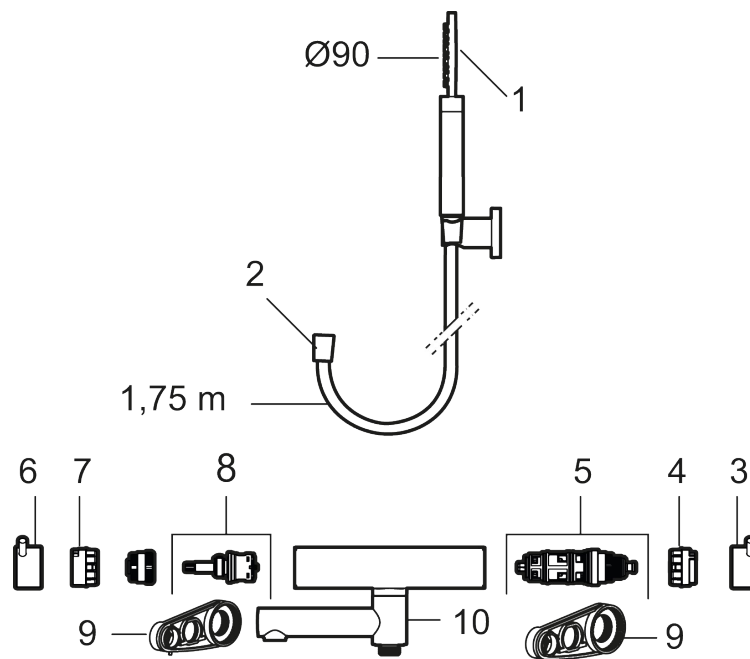

Article number: 270100.12 Flow 3 bar: 20.0 l/m

Description: Matte black, 150 c/c

Unique characteristics

Backflow protection unit type 

- With hand shower, holder and hose in metal, PVC- and BPA-free
- Swivel spout with built-in diverter
- Pressure balanced thermostatic mixer
- Temperature handle with safety stop at 38°C
- With Eco-function
- Approved non-return valves, EN-Standard EN1717

PRODUCT DESCRIPTION

MORA INXX II bath mixer

With its durable matt black finish and hand shower with a large, round nozzle, makes this mixer looks great and gives a truly relaxing baths. The INXX II collection offers a world-class water experience with constant temperature, high comfort and effective scald protection. The mixer has been tested and approved according to current building regulations and is energy-efficient, which means it reduces water and energy use without compromising on comfort.

Article number: 270100.12

Sparepartlist

NO.	ART NO.	RSK	DESCRIPTION
1	209575	8275496	Hand shower, chrome
1	209575.12	8275497	Hand shower, matte black
1	209575.22	8275498	Hand shower, matte white
1	209575.44	8275499	Hand shower, matte grey
1	209575.60	8275500	Hand shower, polished brass PVD
1	209575.62	8275501	Hand shower, brused brass PVD