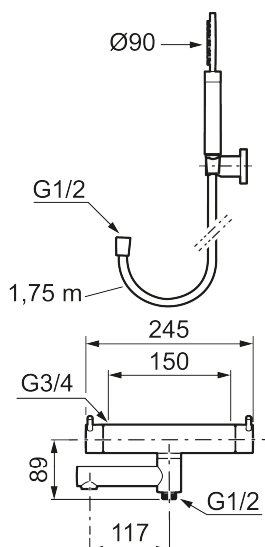

Article number: 270100.12 Flow 3 bar: 20.0 l/m

Description: Matte black, 150 c/c

Unique characteristics

Backflow protection unit type 

- With hand shower, holder and hose in metal, PVC- and BPA-free
- Swivel spout with built-in diverter
- Pressure balanced thermostatic mixer
- Temperature handle with safety stop at 38°C
- With Eco-function
- Approved non-return valves, EN-Standard EN1717

Article number: 270100.12

Sparepartlist

NO.	ART NO.	RSK	DESCRIPTION
1	209575	8275496	Hand shower, chrome
1	209575.12	8275497	Hand shower, matte black
1	209575.22	8275498	Hand shower, matte white
1	209575.44	8275499	Hand shower, matte grey
1	209575.60	8275500	Hand shower, polished brass PVD
1	209575.62	8275501	Hand shower, brused brass PVD