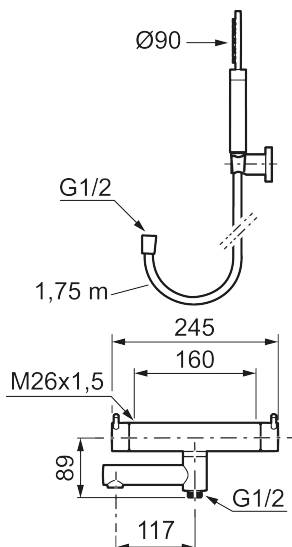

Article number: 270000 Flow 3 bar: 20.0 l/m

Description: Chrome, 160 c/c

Unique characteristics

Backflow protection unit type **EB**

- With hand shower, holder and hose in metal, PVC- and BPA-free
- Swivel spout with built-in diverter
- Pressure balanced thermostatic mixer
- Temperature handle with safety stop at 38°C
- With Eco-function
- Approved non-return valves, EN-Standard EN1717

Article number: 270000

Sparepartlist

NO.	ART NO.	RSK	DESCRIPTION
1	209575	8275496	Hand shower, chrome
1	209575.12	8275497	Hand shower, matte black
1	209575.22	8275498	Hand shower, matte white
1	209575.44	8275499	Hand shower, matte grey
1	209575.60	8275500	Hand shower, polished brass PVD
1	209575.62	8275501	Hand shower, brused brass PVD