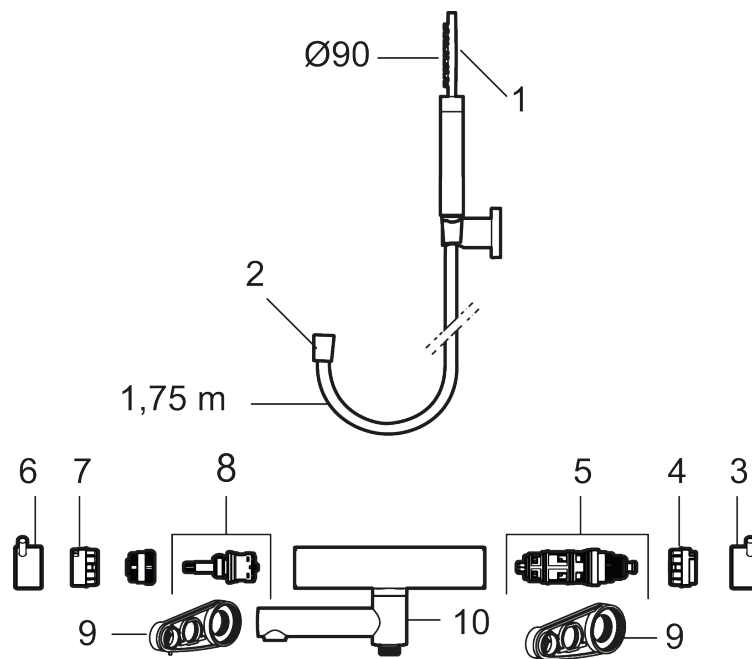

PRODUCT DESCRIPTION

MORA INXX II bath mixer

With its durable chrome finish and hand shower with a large, round nozzle, makes this mixer looks great and gives a truly relaxing baths. The INXX II collection offers a world-class water experience with constant temperature, high comfort and effective scald protection. The mixer has been tested and approved according to current building regulations and is energy-efficient, which means it reduces water and energy use without compromising on comfort.

About the collection

INXX II is an elegant, timeless collection in a palette of carefully selected colours. Offering a combination of high quality, sober design and outstanding comfort, this is the ultimate collection.

Article number: 270000

Sparepartlist

NO.	ART NO.	RSK	DESCRIPTION
1	209575	8275496	Hand shower, chrome
1	209575.12	8275497	Hand shower, matte black
1	209575.22	8275498	Hand shower, matte white
1	209575.44	8275499	Hand shower, matte grey
1	209575.60	8275500	Hand shower, polished brass PVD
1	209575.62	8275501	Hand shower, brused brass PVD