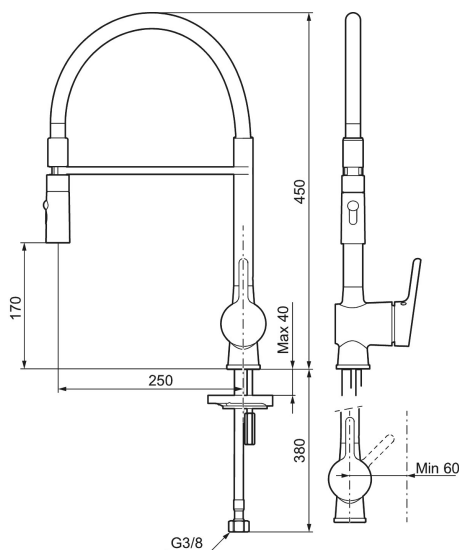

MORA ONE miniprofi kitchen mixer

Mora One is an elegant and strict series of mixers expressing usability, beauty and durability. Mora One is inspired by the 90-year old history of Mora Armatur, but is designed for a modern home. An inspiration to Thomas Sandell, architect and designer, when developing the Mora One was the classical outdoor water pump. Mora One has the same conical body and sharp transitions to the flat surfaces as an old water pump. Mora One has an advanced and reliable technique. The mixers are contributing to a more sustainable environment by saving as much water and energy as possible without compromising on comfort.

Article number: 262081.0011 Flow 3 bar: 8.7 l/m

Description: Chrome, black hose

Unique characteristics

Backflow protection unit type

- Nozzle with two spray patterns (normal and rinse)
- Ceramic cartridge with soft closing function
- Adjustable flow control and temperature limiter
- Eco (energy and water saving aerator)
- Swivel spout, limitation part for 60°, 85°, 110° or 360° included
- Soft PEX® hoses with 3/8" connecting nut (stainless steel braided)
- Approved non-return valves, EN-Standard EN1717
- Hole diameter Ø34-37 mm